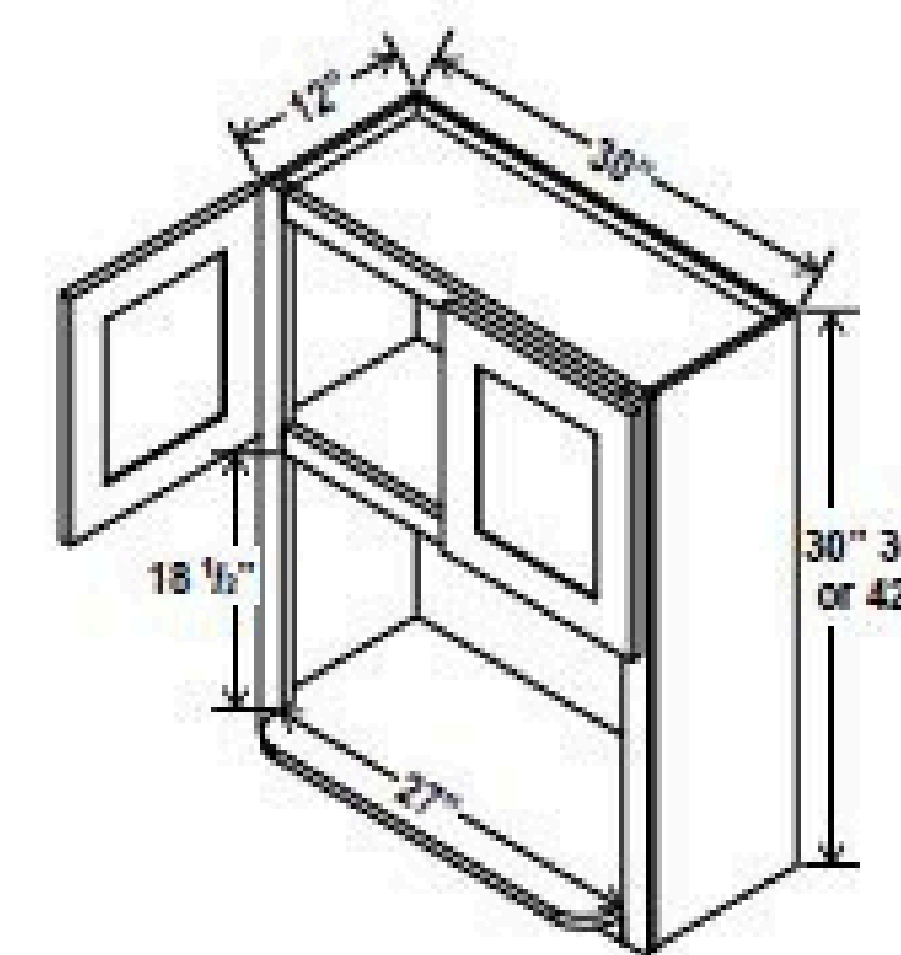

Microwave Wall Cabinet

Item Code		W	H	D
MO3030	Cabinet	30	30	12
	Door	14 5/7	9 1/4	3/4
MO3036	Cabinet	30	36	12
	Door	14 5/7	15 1/4	3/4
MO3042	Cabinet	30	42	12
	Door	14 5/7	21 1/4	3/4

Opening Dimensions: 27 W x 18 1/2 H