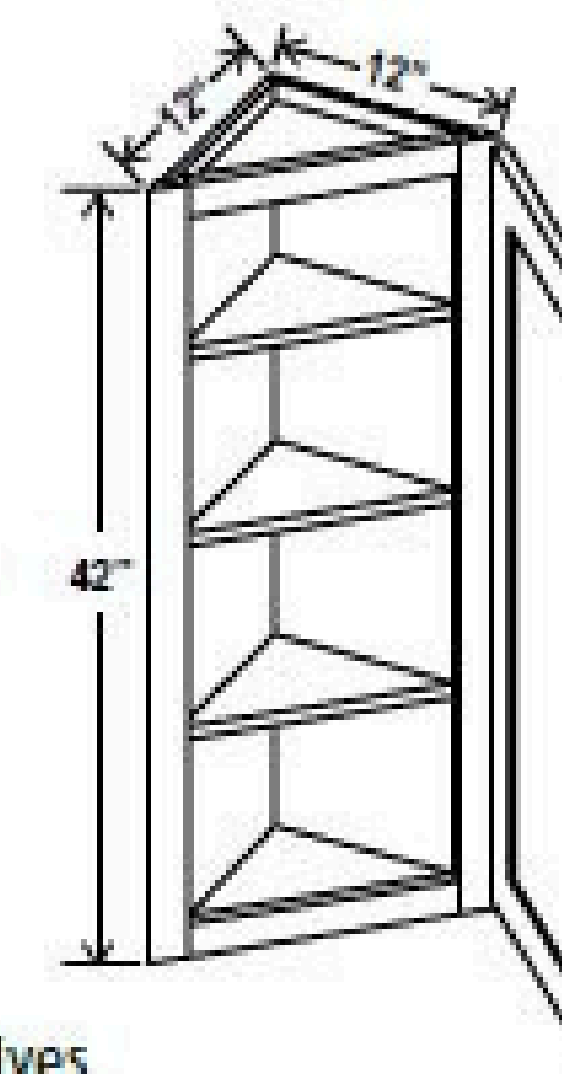

Three adjustable shelves

Angle Wall Cabinet

Item Code		W	H	D
AW1242	Cabinet	12	42	12
	Door	15 3/5	41	3/4

30"W