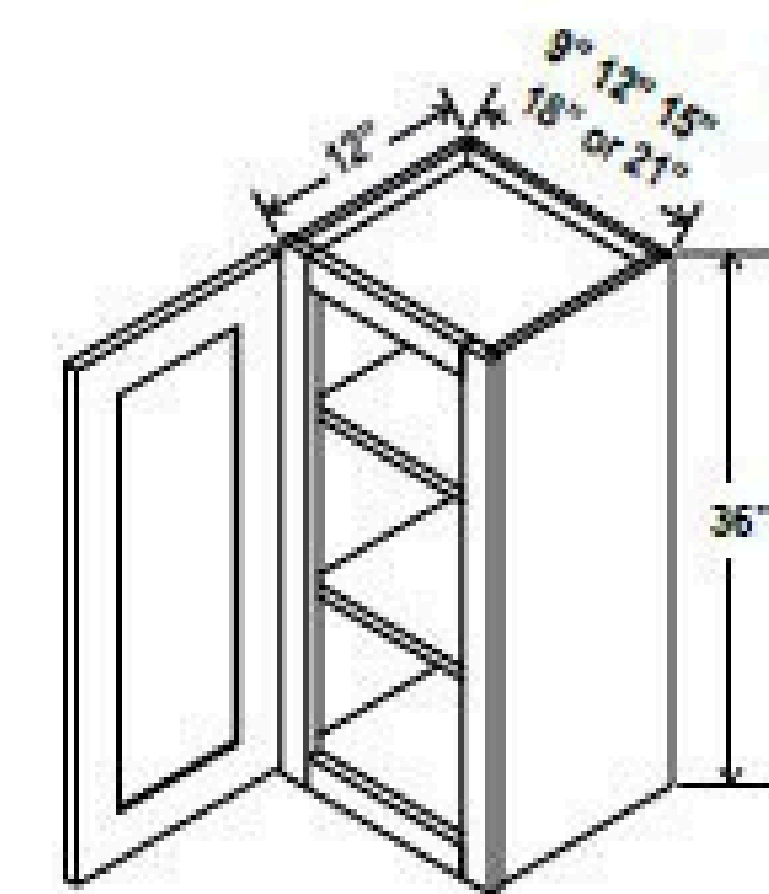

## Wall Cabinet Single Glass Door

Item Code		W	H	D
W1530GD	Cabinet	15	30	12
	Door	14 1/2	29	3/4
W1830GD	Cabinet	18	30	12
	Door	17 1/2	29	3/4

Clear glass included

30"H

36"H

Two adjustable shelves