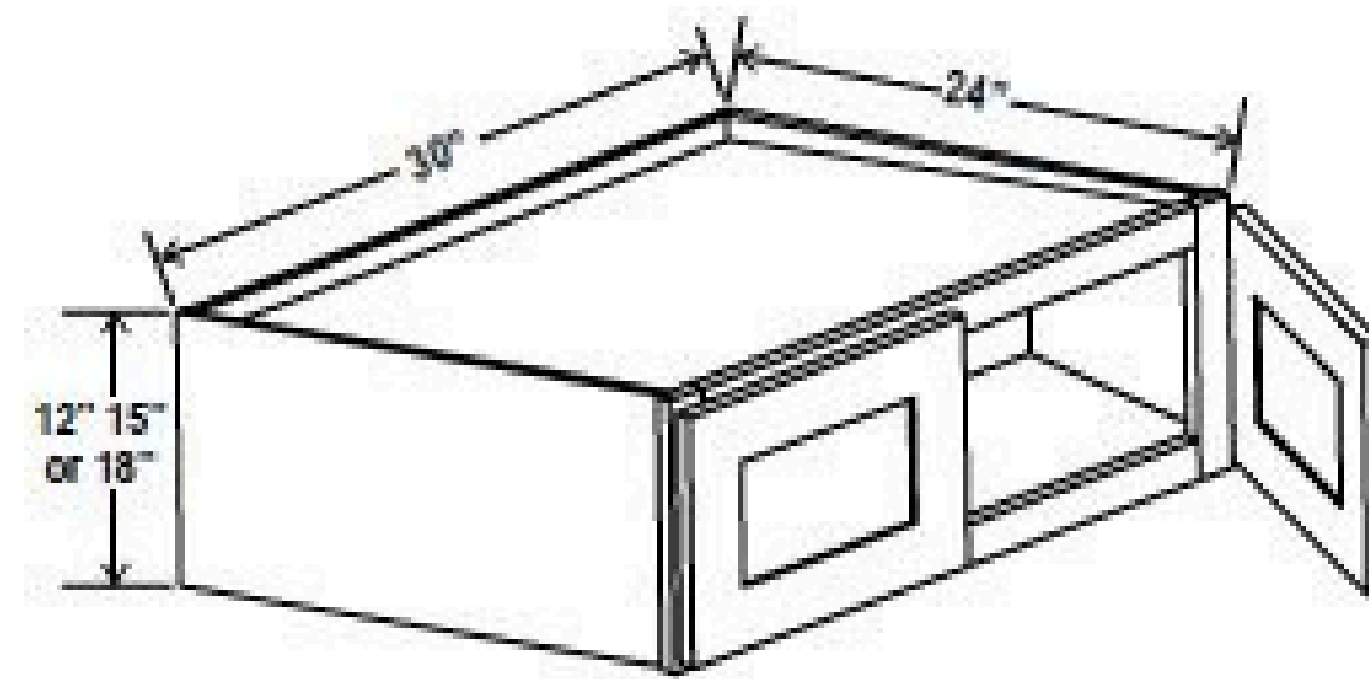

Wall Cabinets

Refrigerator Wall Cabinet Double Doors

30"W

Item Code		W	H	D
W301224	Cabinet	30	12	24
	Door	14 3/4	11	3/4
W301524	Cabinet	30	15	24
	Door	14 3/4	14	3/4
W301824	Cabinet	30	18	24
	Door	14 3/4	17	3/4