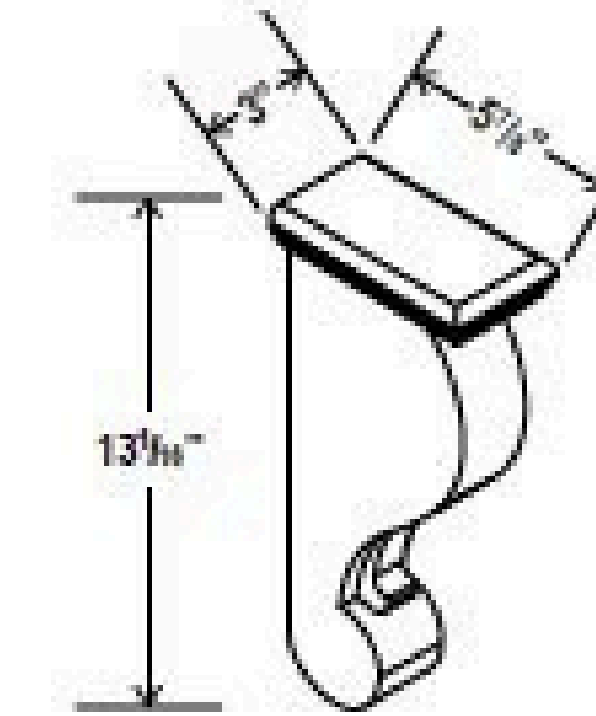

Corbel

Item Code
CBT