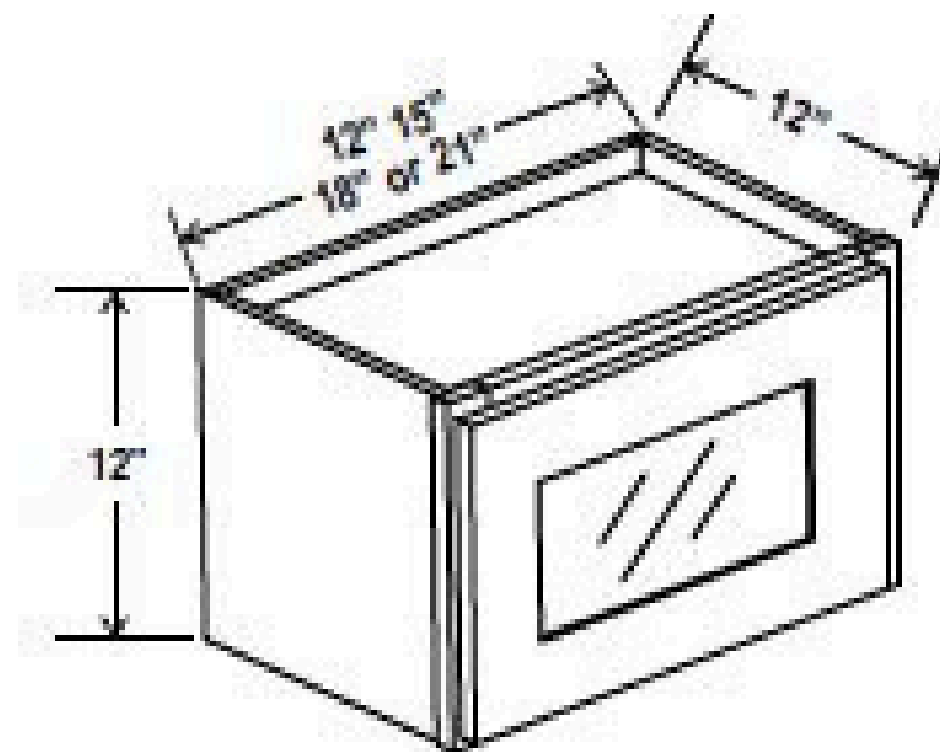

Wall Cabinets

Wall Cabinet Single Glass Doors

SKU		W	H	D
W1212GD	Cabinet	12	12	12
	Door	11 1/2	11	3/4
W1512GD	Cabinet	15	12	12
	Door	14 1/2	11	3/4
W1812GD	Cabinet	18	12	12
	Door	17 1/2	11	3/4
W2112GD	Cabinet	21	12	12
	Door	20 1/2	11	3/4

Clear glass included

12"H

15"H