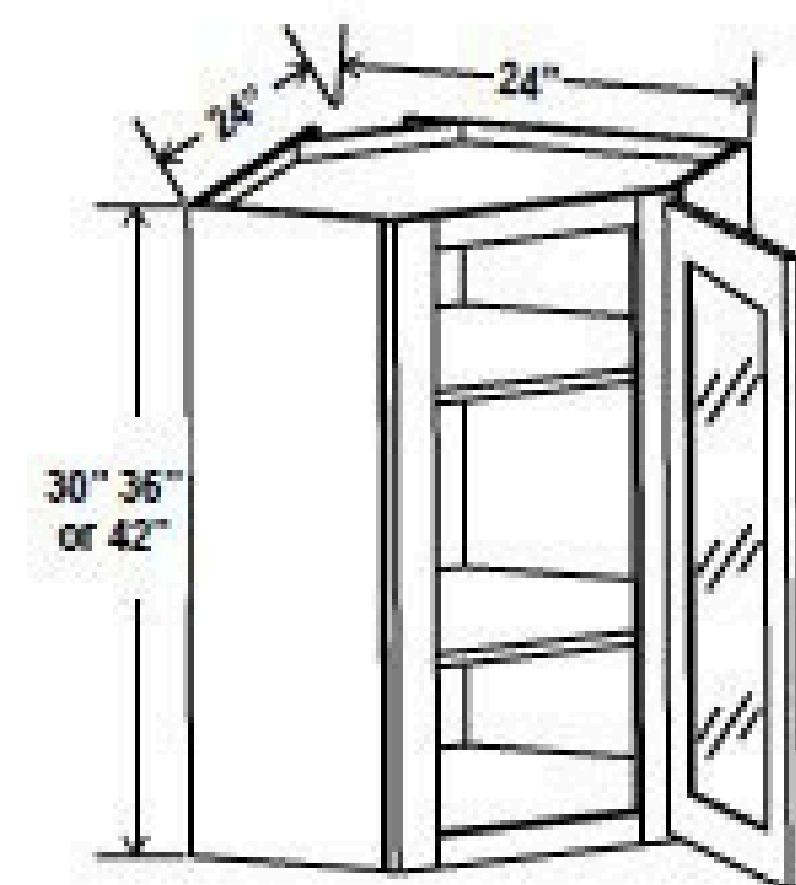

Clear glass included

24"W

27"W