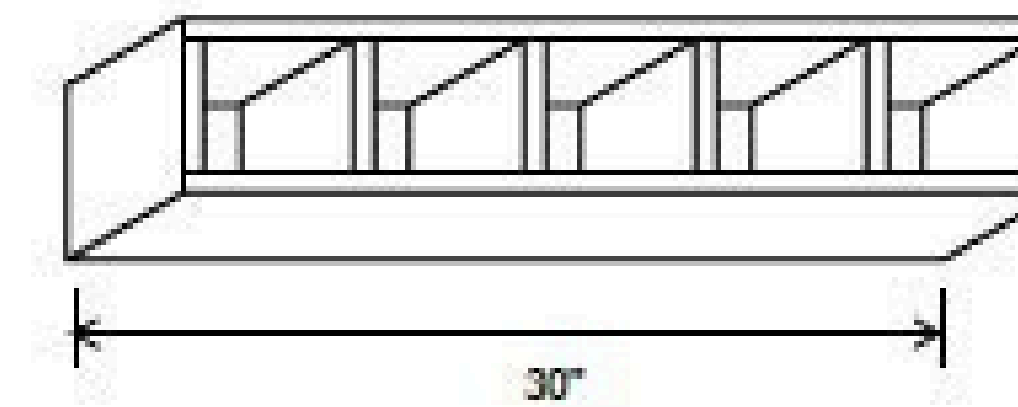

## Wall Spice Drawer

Item Code	W	H	D
WSD630	30	6	12

6"H

5 drawers

6"H