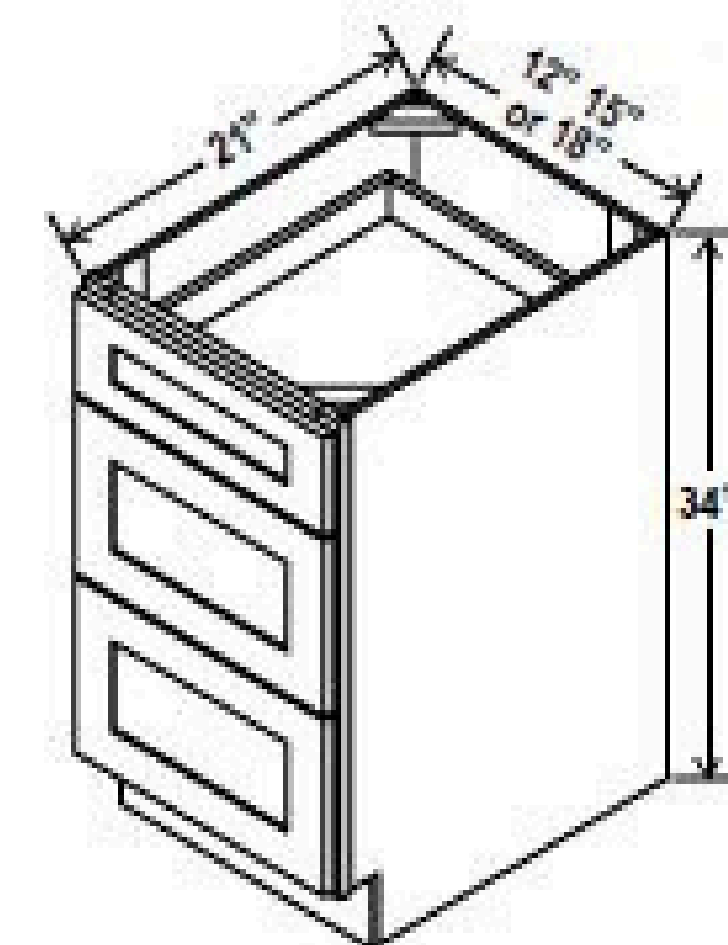

Vanity Drawer Base Cabinet

Item Code		W	H	D
3DVB12	Cabinet	12	34 1/2	21
	Top Drawer	11 1/2	6 1/4	3/4
	Bottom Drawer	11 1/2	11 1/8	3/4
3DVB15	Cabinet	15	34 1/2	21
	Top Drawer	14 1/2	6 1/4	3/4
	Bottom Drawer	14 1/2	11 1/8	3/4
3DVB18	Cabinet	18	34 1/2	21
	Top Drawer	17 1/2	6 1/4	3/4
	Bottom Drawer	17 1/2	11 1/8	3/4