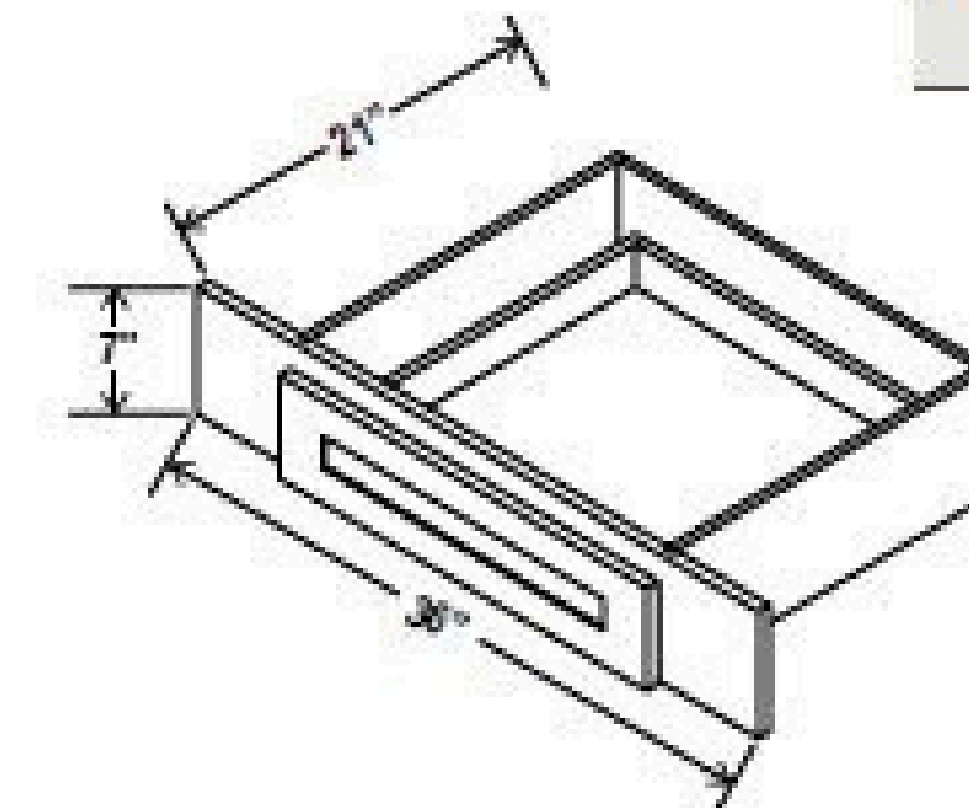

## Knee Drawer

Item Code
VKD36