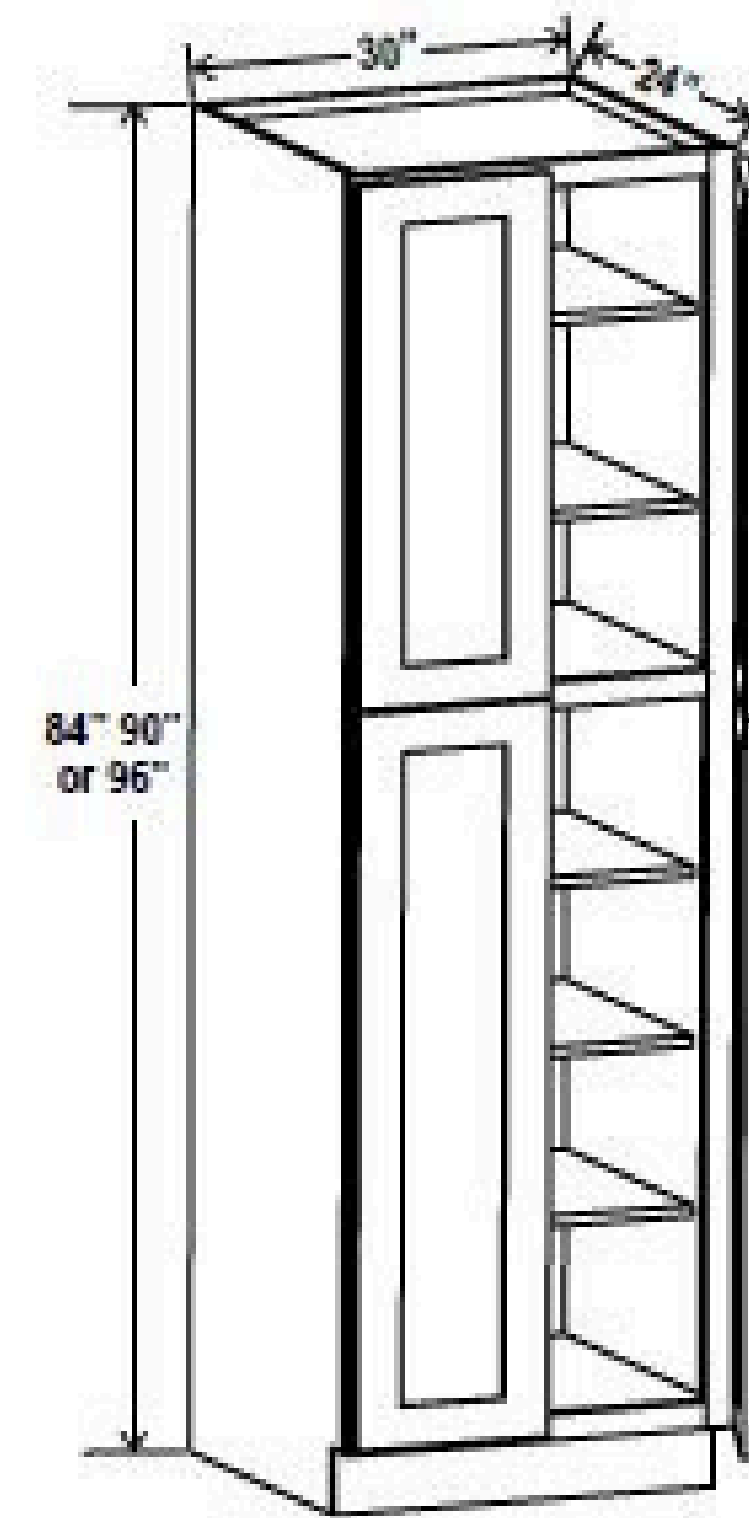

Utility Cabinets

Utility Pantry

Item Code		W	H	D
U308424	Cabinet	30	84	24
	Top Door	14 3/4	29	3/4
	Bottom Door	14 3/4	49 1/4	3/4
U309024	Cabinet	30	90	24
	Top Door	14 3/4	35	3/4
	Bottom Door	14 3/4	49 1/4	3/4
U309624	Cabinet	30	96	24
	Top Door	14 3/4	41	3/4
	Bottom Door	14 3/4	49 1/4	3/4

Two adjustable top shelves
Three bottom shelves
Note: Roll out shelf kits available

30"W

30"W