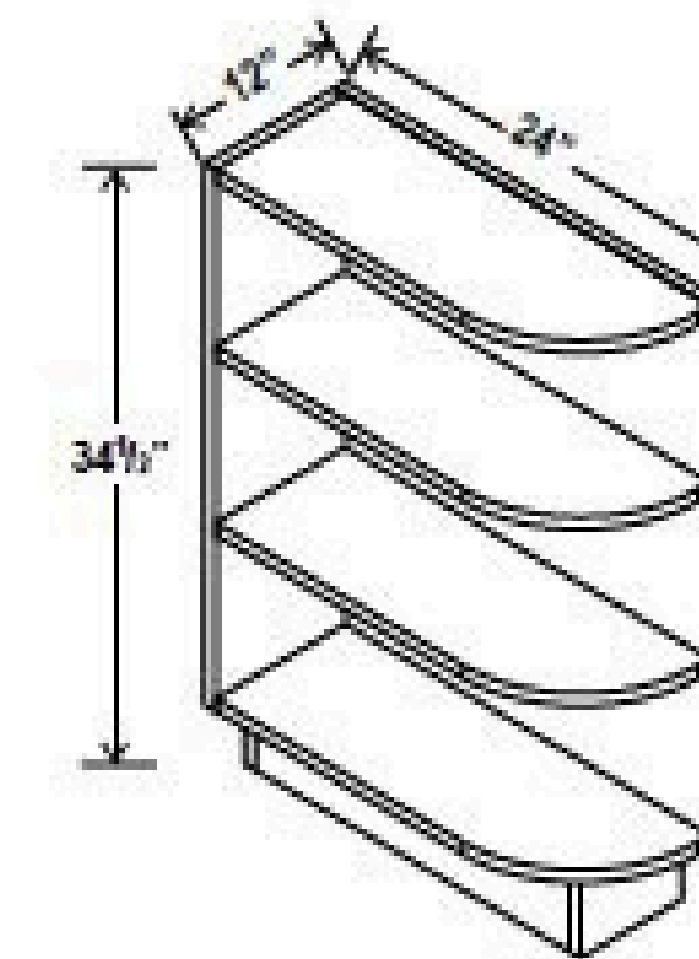

Base End Shelf

Item Code		W	H	D
BES12	Cabinet	12	34 1/2	24