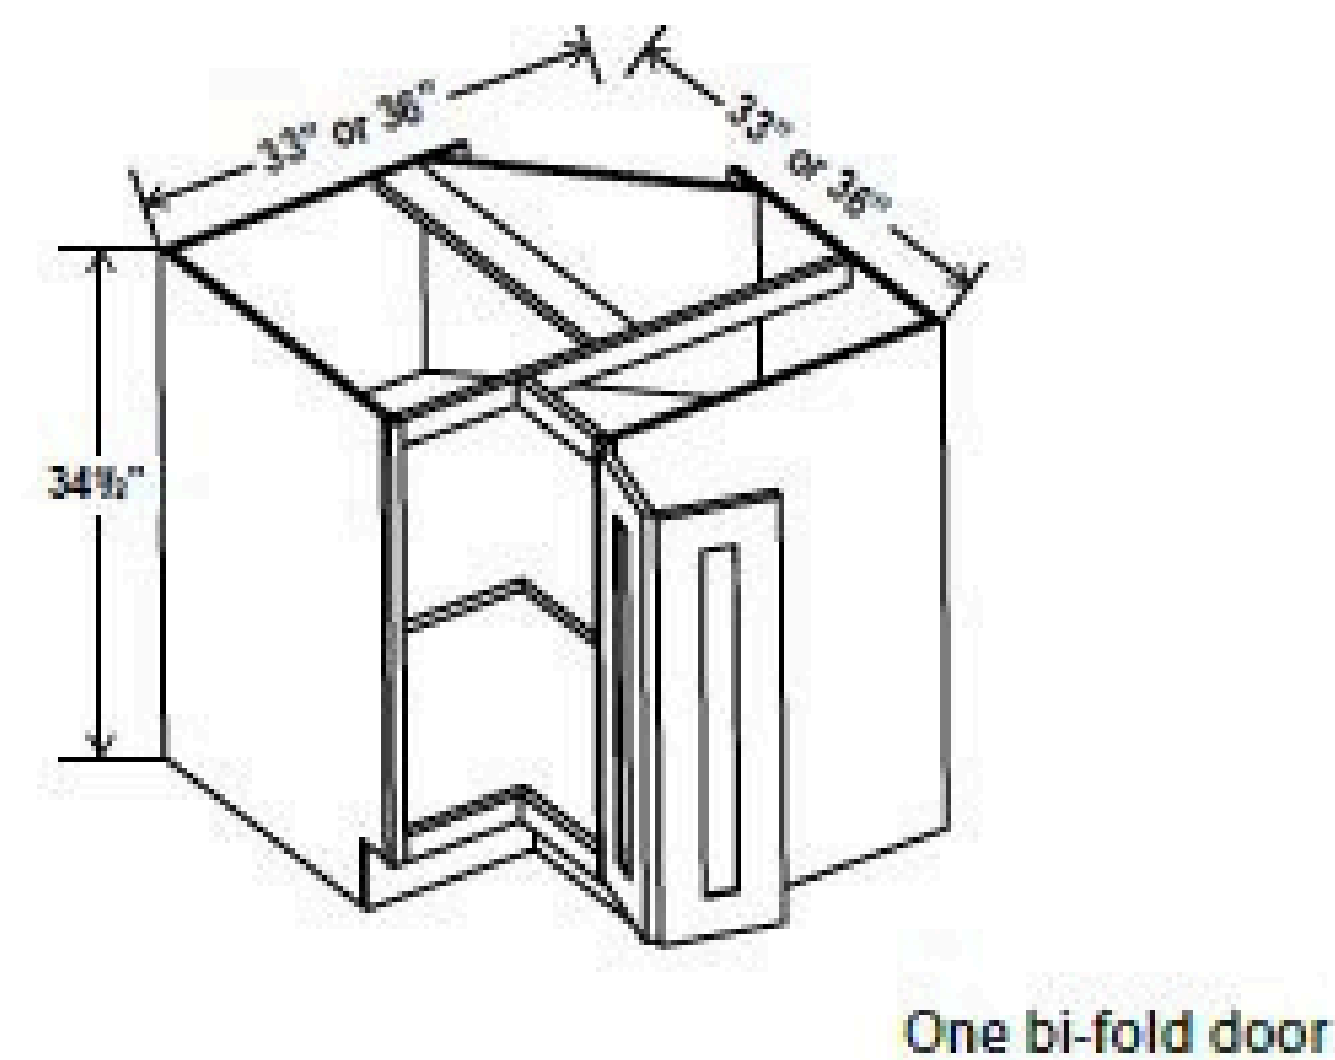

Easy Reach Base Cabinet

Item Code		W	H	D
ERB33	Cabinet	33	34 1/2	24
	Door	7 5/8	29	3/4
ERB36	Cabinet	36	34 1/2	24
	Door	10 5/8	29	3/4