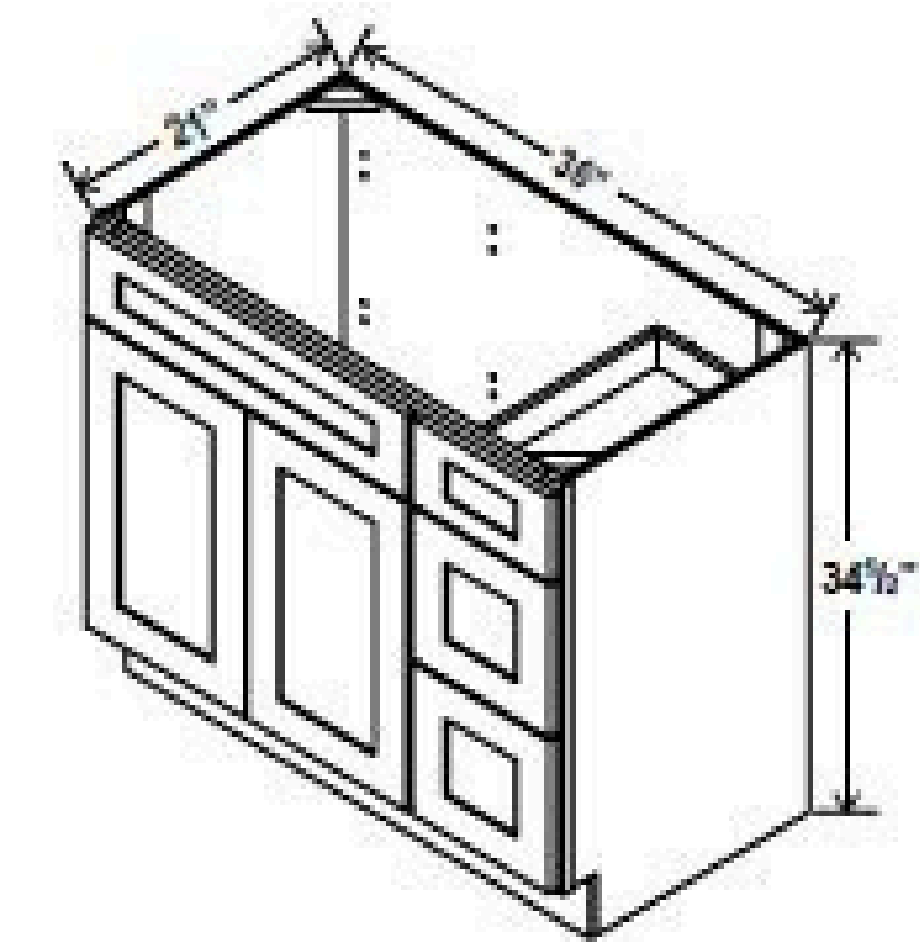

V3621DL: 36" combo with drawers on left
V3621DR: 36" combo with drawers on right