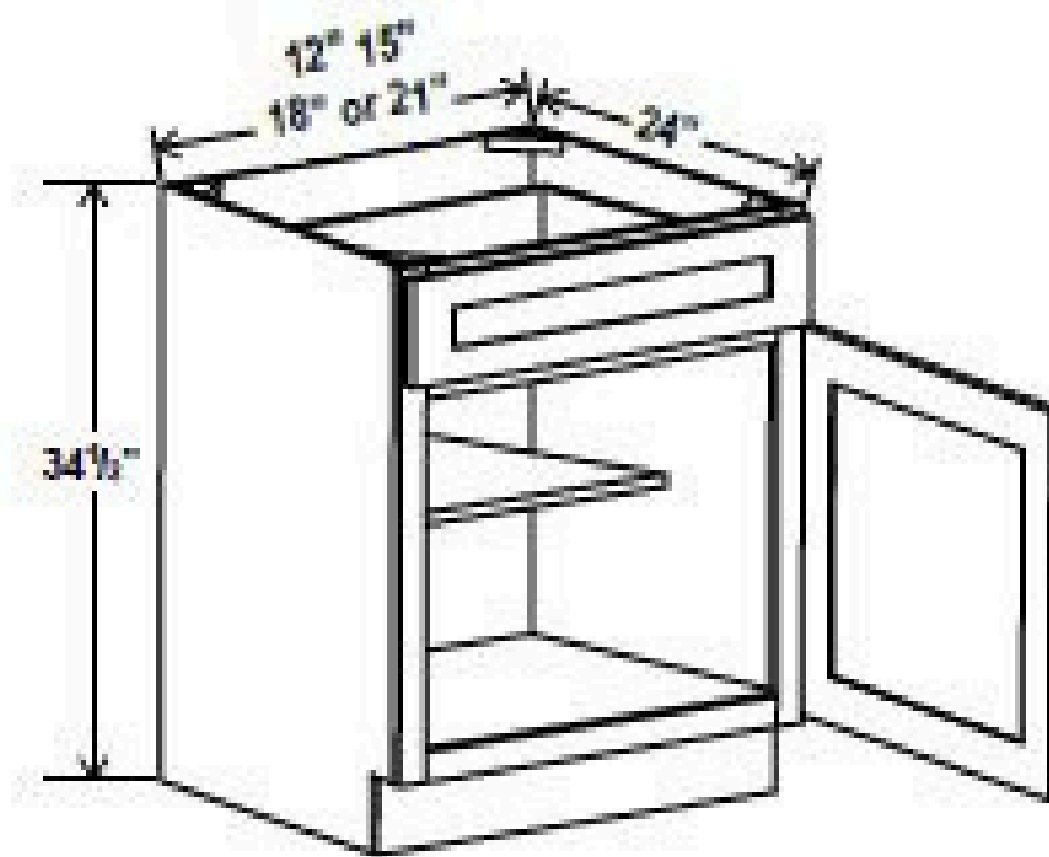

Base Cabinets

Base Cabinet Single Door

Item Code		W	H	D
B12	Cabinet	12	34 1/2	24
	Door	11 1/2	22	3/4
	Drawer	11 1/2	6 1/4	3/4
B15	Cabinet	15	34 1/2	24
	Door	14 1/2	22 1/2	3/4
	Drawer	14 1/2	6 1/4	3/4
B18	Cabinet	18	34 1/2	24
	Door	17 1/2	22 1/2	3/4
	Drawer	17 1/2	6 1/4	3/4
B21	Cabinet	21	34 1/2	24
	Door	20 1/2	22 1/2	3/4
	Drawer	20 1/2	6 1/4	3/4

One drawer

Base Cabinet Double Doors

Item Code		W	H	D
B24	Cabinet	24	34 1/2	24
	Door	11 3/4	22 1/2	3/4
	Drawer	23 1/2	6 1/4	3/4
B27	Cabinet	27	34 1/2	24
	Door	13 1/4	22 1/2	3/4
	Drawer	26 1/2	6 1/4	3/4