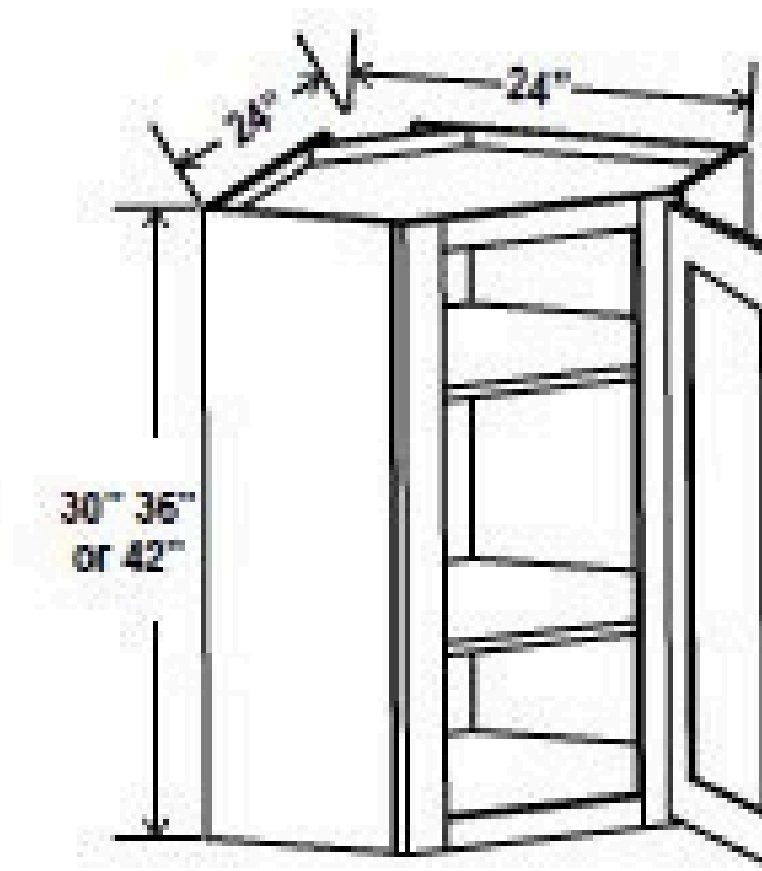

## Wall Cabinet Double Glass Doors

Item Code		W	H	D
W2442GD	Cabinet	24	42	24
	Door	15 1/4	41	3/4
W3042GD	Cabinet	30	42	12
	Door	14 3/4	41	3/4

Clear glass included

42"H

24"W

Two adjustable shelves