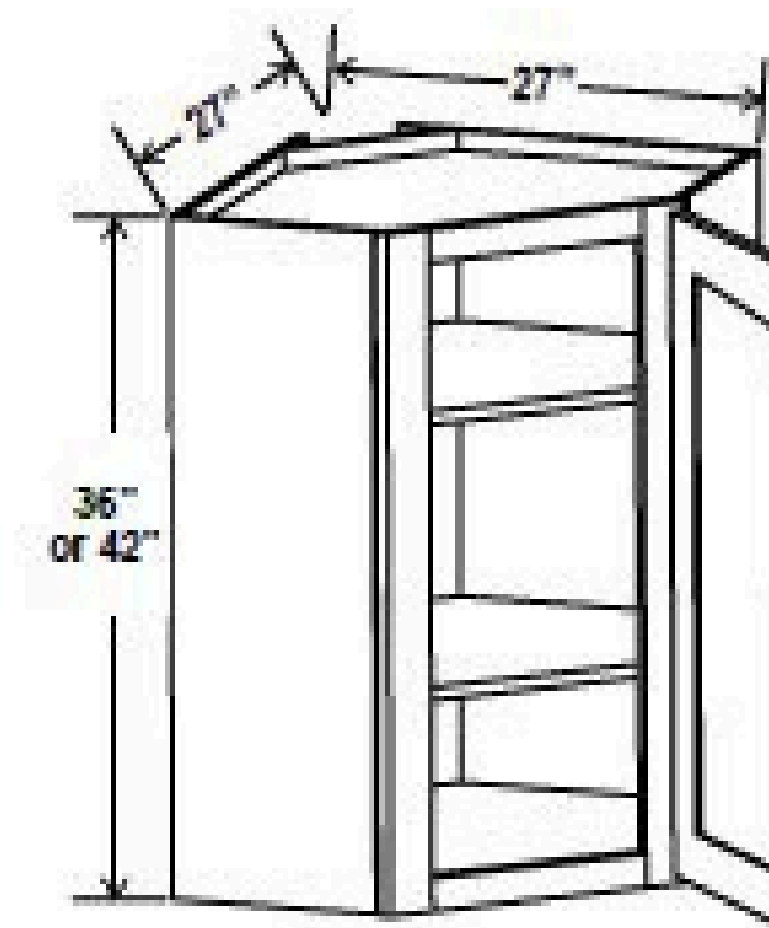

## Diagonal Corner Wall Glass Door

Item Code		W	H	D
DCW2430GD	Cabinet	24	30	12
	Door	15 1/4	29	3/4
DCW2436GD	Cabinet	24	36	12
	Door	15 1/4	35	3/4
DCW2442GD	Cabinet	24	42	12
	Door	15 1/4	41	3/4

Clear glass included

24"W

27"W

Two adjustable shelves