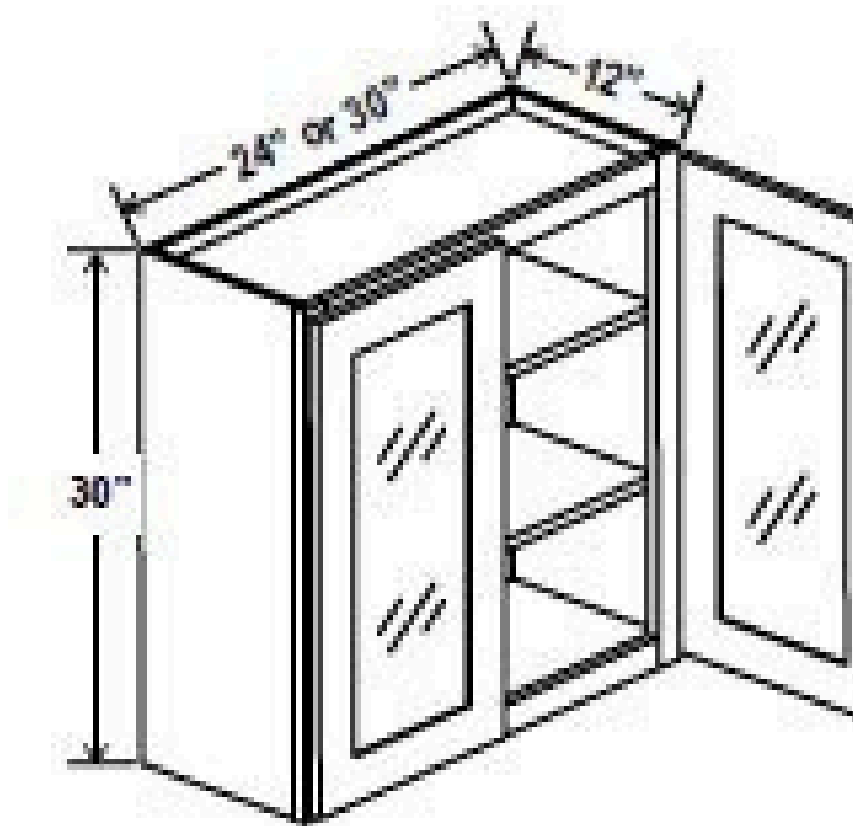

Two adjustable shelves

30"H

30"H

Clear glass included