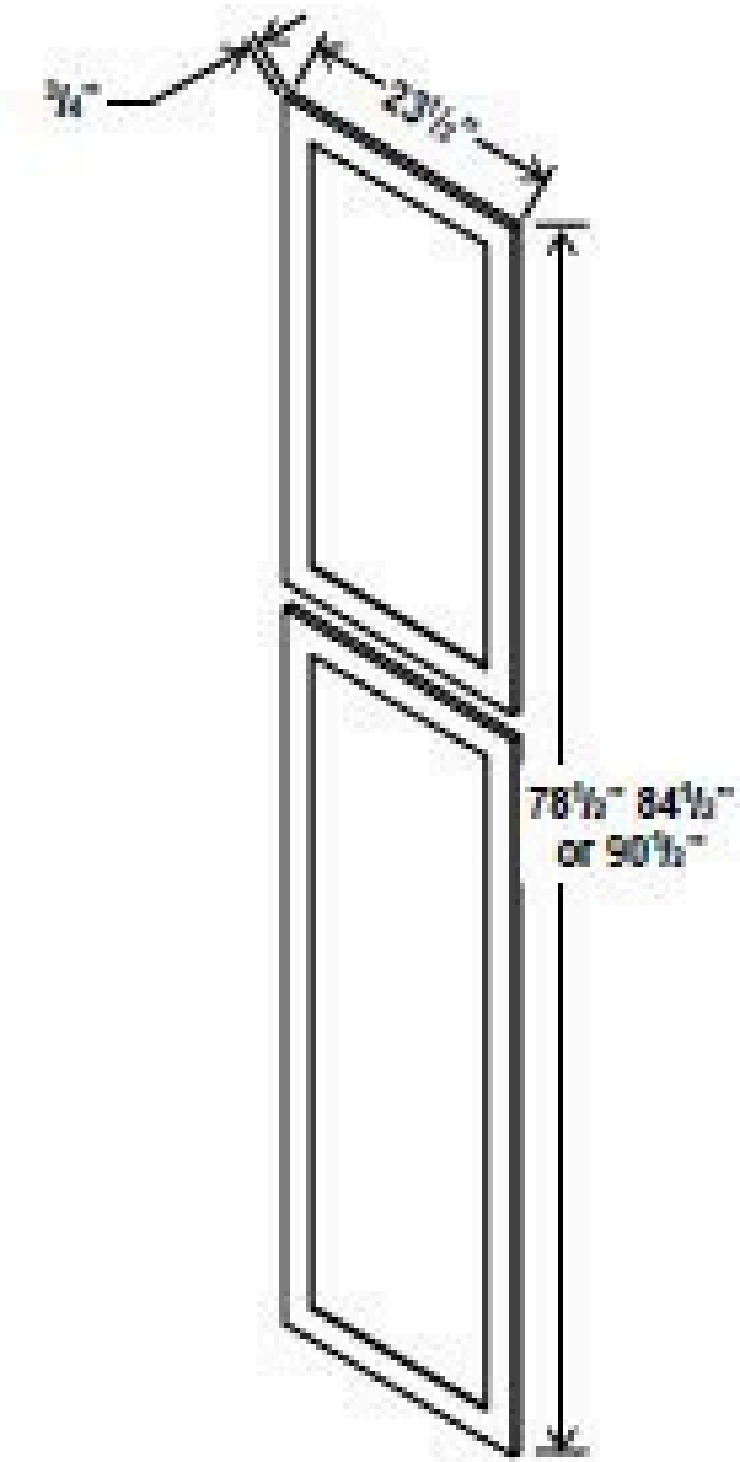

Fillers & Panels

Tall Decorative Door Panel

Item Code	L
TDEP2484	78 1/2"
TDEP2490	84 1/2"
TDEP2496	90 1/2"