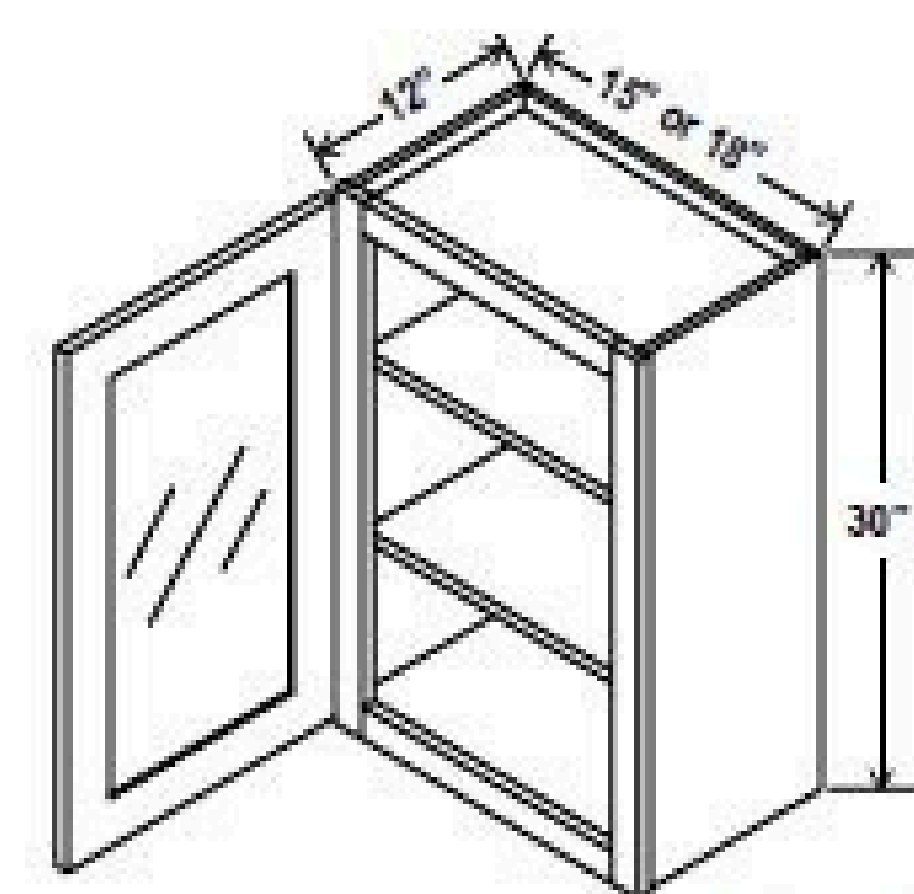

Wall Cabinet Single Glass Door

Item Code		W	H	D
W1530GD	Cabinet	15	30	12
	Door	14 1/2	29	3/4
W1830GD	Cabinet	18	30	12
	Door	17 1/2	29	3/4

Clear glass included

30"H

36"H