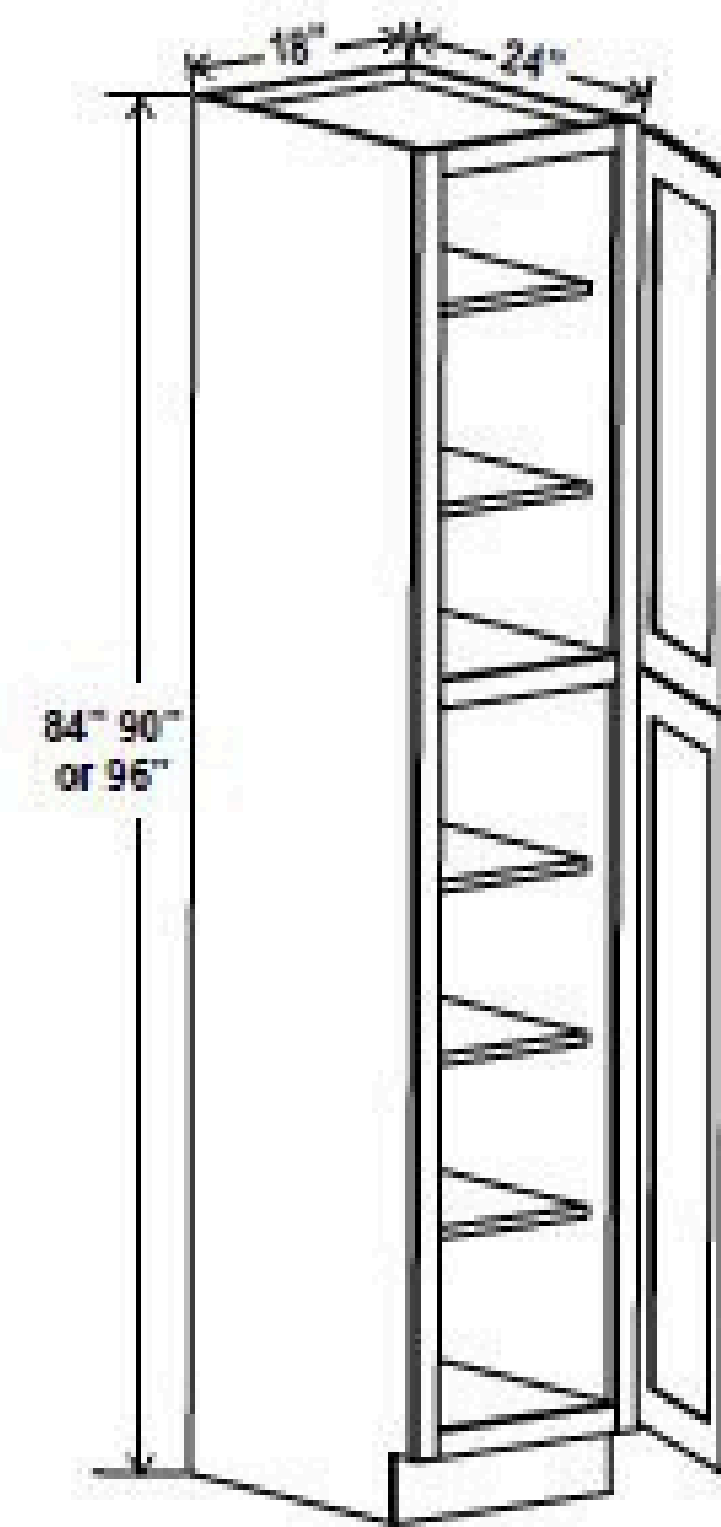

Utility Cabinets

Utility Pantry

Item Code		W	H	D
U188424	Cabinet	18	84	24
	Top Door	17 1/2	29	3/4
	Bottom Door	17 1/2	49 1/4	3/4
U189024	Cabinet	18	90	24
	Top Door	17 1/2	35	3/4
	Bottom Door	17 1/2	49 1/4	3/4
U189624	Cabinet	18	96	24
	Top Door	17 1/2	41	3/4
	Bottom Door	17 1/2	49 1/4	3/4

Two adjustable top shelves
Three bottom shelves
Note: Roll out shelf kits available

18"W

24"W