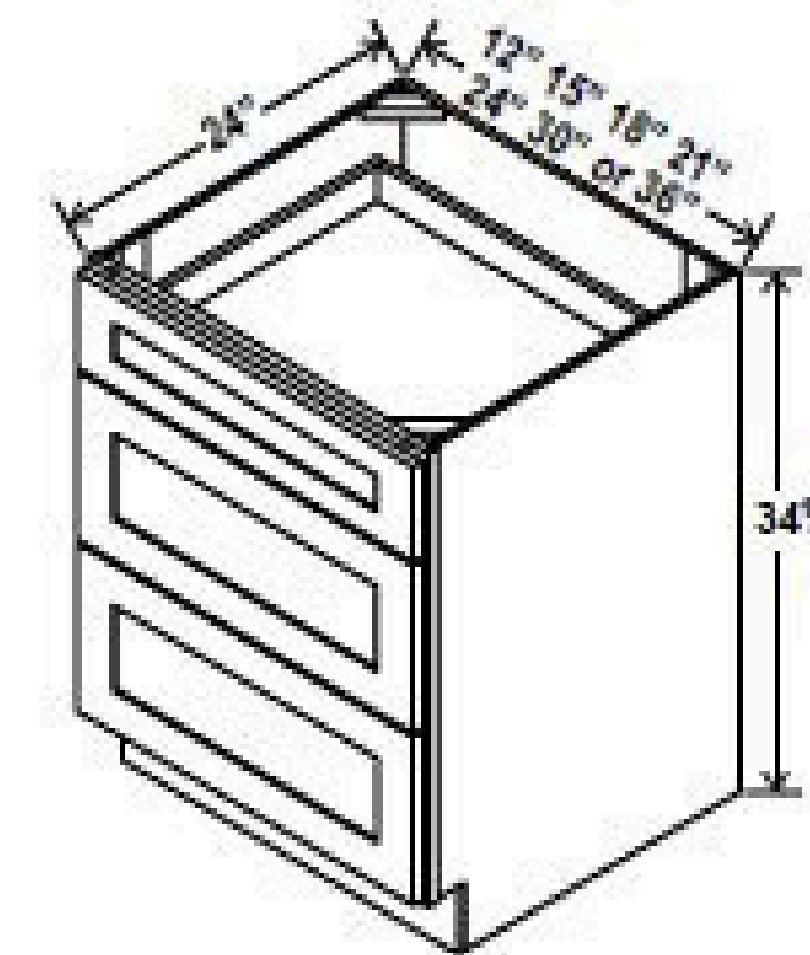

Base Cabinets

Base Cabinet Single Door

Item Code		W	H	D
B12	Cabinet	12	34 1/2	24
	Door	11 1/2	22	3/4
	Drawer	11 1/2	6 1/4	3/4
B15	Cabinet	15	34 1/2	24
	Door	14 1/2	22 1/2	3/4
	Drawer	14 1/2	6 1/4	3/4
B18	Cabinet	18	34 1/2	24
	Door	17 1/2	22 1/2	3/4
	Drawer	17 1/2	6 1/4	3/4
B21	Cabinet	21	34 1/2	24
	Door	20 1/2	22 1/2	3/4
	Drawer	20 1/2	6 1/4	3/4

Base Cabinet Double Doors

Item Code		W	H	D
B24	Cabinet	24	34 1/2	24
	Door	11 3/4	22 1/2	3/4
	Drawer	23 1/2	6 1/4	3/4
B27	Cabinet	27	34 1/2	24
	Door	13 1/4	22 1/2	3/4
	Drawer	26 1/2	6 1/4	3/4

Base Cabinet Double Doors

Item Code		W	H	D
B30	Cabinet	30	34 1/2	24
	Door	14 3/4	22 1/2	3/4
	Drawer	14 3/4	6 1/4	3/4
B33	Cabinet	33	34 1/2	24
	Door	16 1/4	22 1/2	3/4
	Drawer	16 1/4	6 1/4	3/4
B36	Cabinet	36	34 1/2	24
	Door	17 3/4	22 1/2	3/4
	Drawer	17 3/4	6 1/4	3/4
B42	Cabinet	42	34 1/2	24
	Door	20 3/4	22 1/2	3/4
	Drawer	20 3/4	6 1/4	3/4
B48	Cabinet	48	34 1/2	24
	Door	23 3/4	22 1/2	3/4
	Drawer	23 3/4	6 1/4	3/4

Drawer Base

Item Code		W	H	D
3DB12	Cabinet	12	34 1/2	24
	Top Drawer	11 1/2	6 1/4	3/4
	Bottom Drawer	11 1/2	11 1/8	3/4
3DB15	Cabinet	15	34 1/2	24
	Top Drawer	14 1/2	6 1/4	3/4
	Bottom Drawer	14 1/2	11 1/8	3/4
3DB18	Cabinet	18	34 1/2	24
	Top Drawer	17 1/2	6 1/4	3/4
	Bottom Drawer	17 1/2	11 1/8	3/4
3DB21	Cabinet	21	34 1/2	24
	Top Drawer	20 1/2	6 1/4	3/4
	Bottom Drawer	20 1/2	11 1/8	3/4
3DB24	Cabinet	24	34 1/2	24
	Top Drawer	23 1/2	6 1/4	3/4
	Bottom Drawer	23 1/2	11 1/8	3/4
3DB30	Cabinet	30	34 1/2	24
	Top Drawer	29 1/2	6 1/4	3/4
	Bottom Drawer	29 1/2	11 1/8	3/4
3DB36	Cabinet	36	34 1/2	24
	Top Drawer	35 1/2	6 1/4	3/4
	Bottom Drawer	35 1/2	11 1/8	3/4

Document File Base Cabinet

Item Code		W	H	D
DFB18	Cabinet	18	29 1/2	21
	Top Drawer	17 1/2	6 1/4	3/4
	Bottom Drawer	17 1/2	17 1/2	3/4