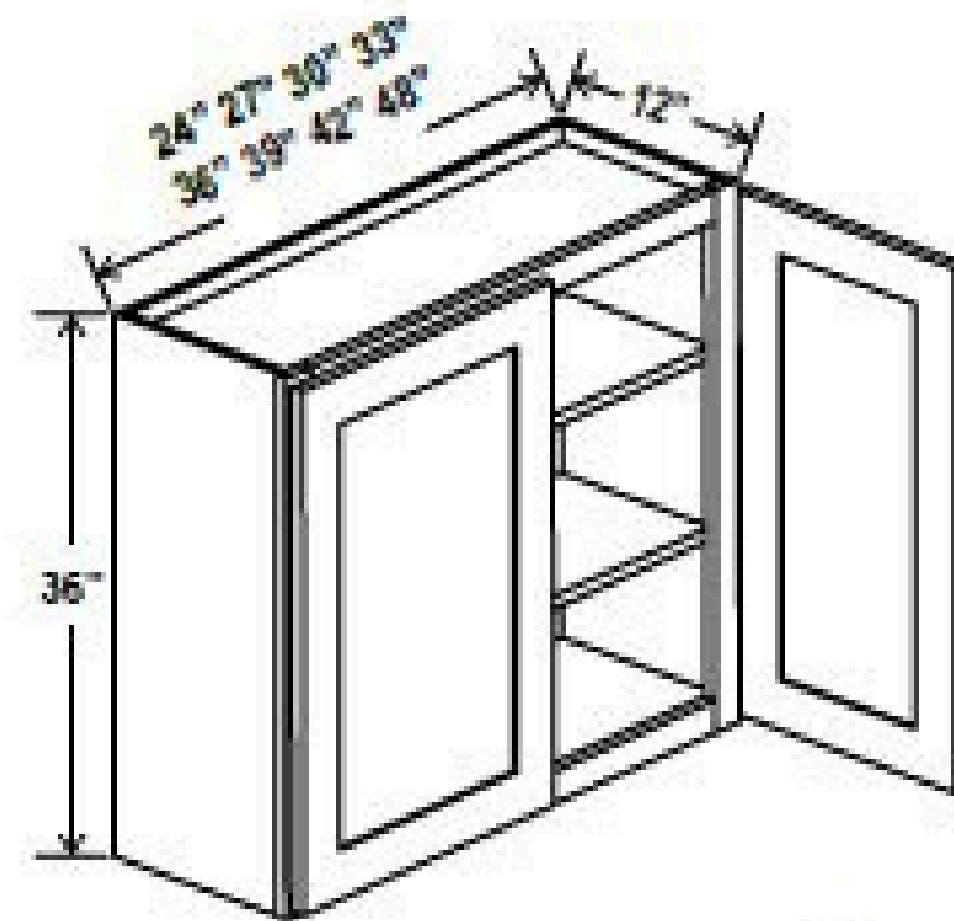

Two adjustable shelves

36"H

42"H