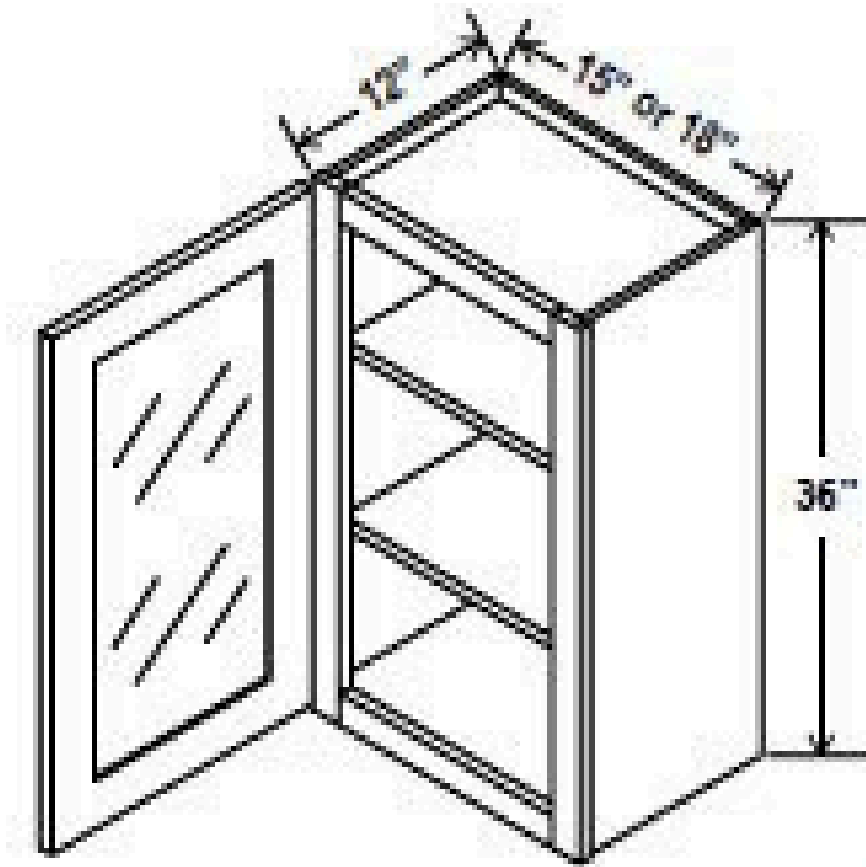

Wall Cabinets

Wall Cabinet Single Glass Door

Item Code		W	H	D
W1536GD	Cabinet	15	36	12
	Door	14 1/2	35	3/4
W1836GD	Cabinet	18	36	12
	Door	14 1/2	35	3/4

Clear glass included

36"H

42"H