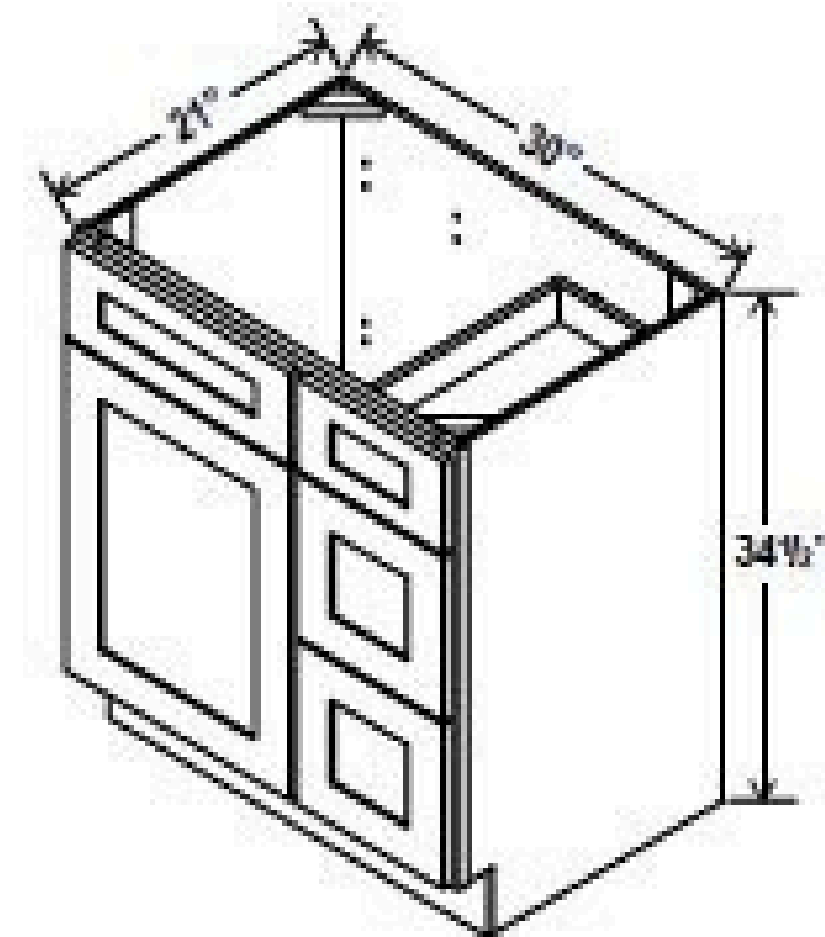

V3021DL: 30" combo with drawers on left
V3021DR: 30" combo with drawers on right