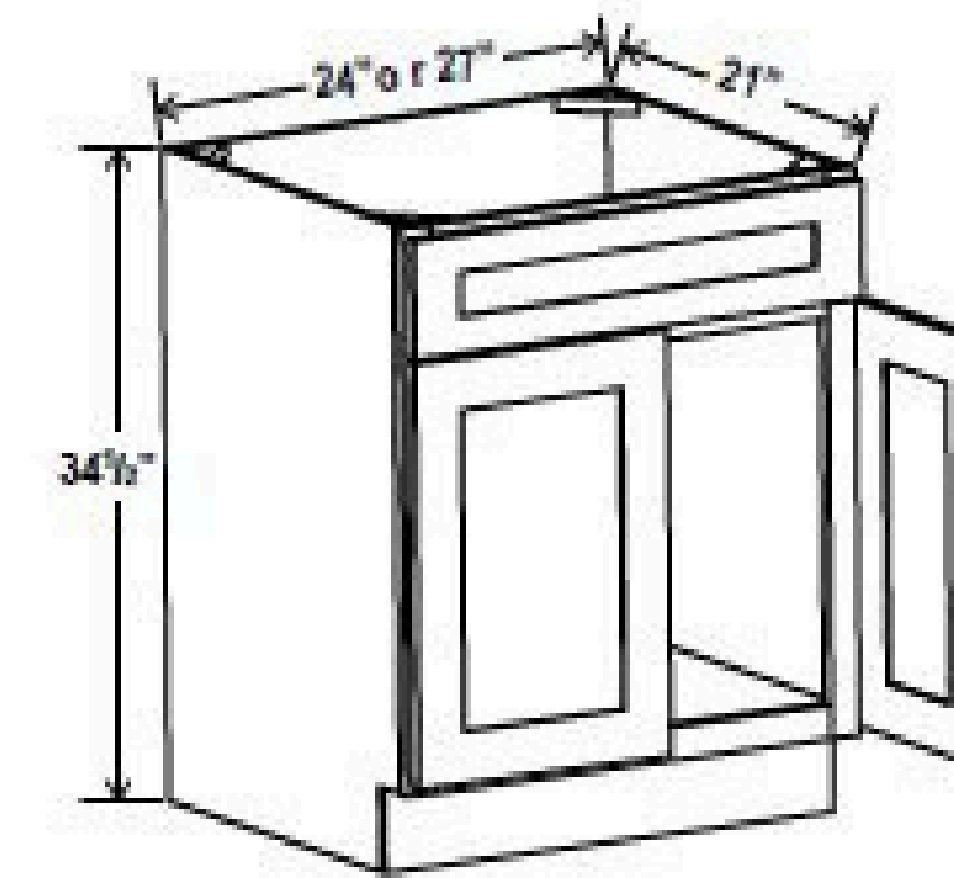

Vanity Sink Base

Item Code		W	H	D
VS24	Cabinet	24	34 1/2	21
	Door	11 3/4	22 1/2	3/4
	Drawer	23 1/4	6 1/4	3/4
VS27	Cabinet	27	34 1/2	21
	Door	13 1/4	22 1/3	3/4
	Drawer	26 1/2	6 1/4	3/4