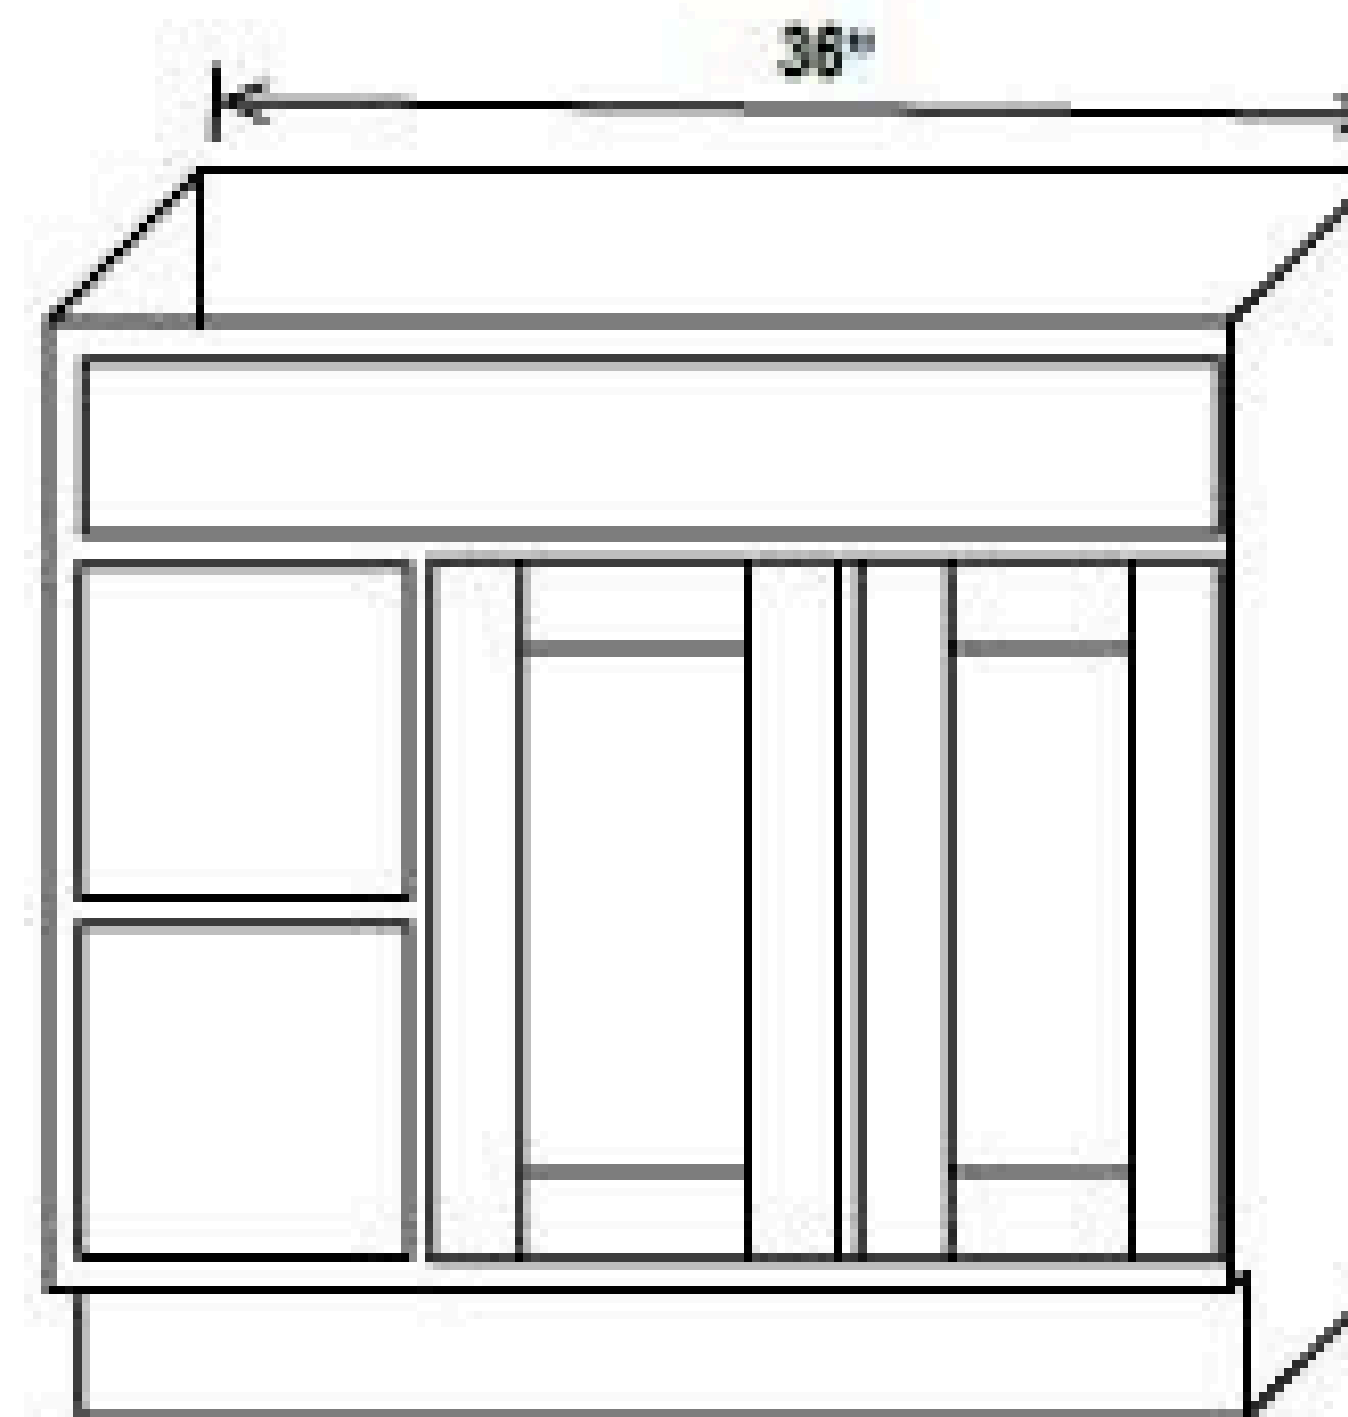

Vanity Cabinets

Item Code		W	H	D
V3621TDL	Cabinet	36	34 1/2	21
	Door	11 3/4	22 1/2	3/4
	Long Drawer	35 1/2	6 1/4	3/4
	Bottom Drawer	11 1/2	11 1/8	3/4
V3621TDR	Cabinet	36	34 1/2	21
	Door	11 3/4	22 1/2	3/4
	Long Drawer	35 1/2	6 1/4	3/4
	Bottom Drawer	11 1/2	11 1/8	3/4

V3621TDL: 36" combo with drawers on left
V3621TDR: 36" combo with drawers on right