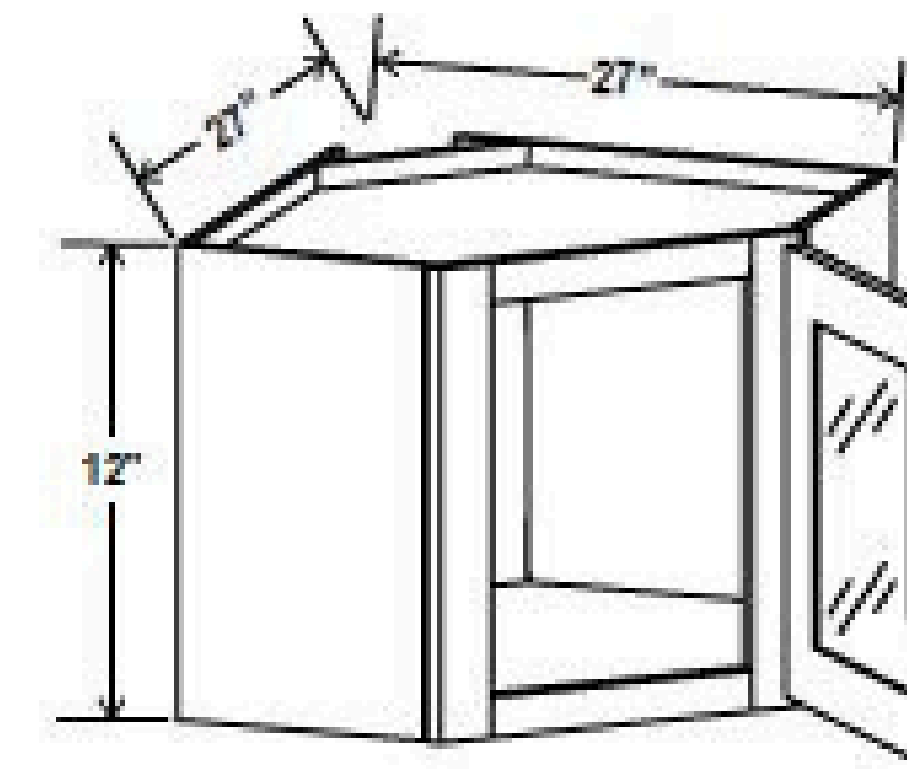

## Diagonal Corner Wall Glass Door

Item Code		W	H	D
DCW2412GD	Cabinet	24	12	12
	Door	15 1/4	11	3/4

Clear glass included

24"W

27"W

Clear glass included