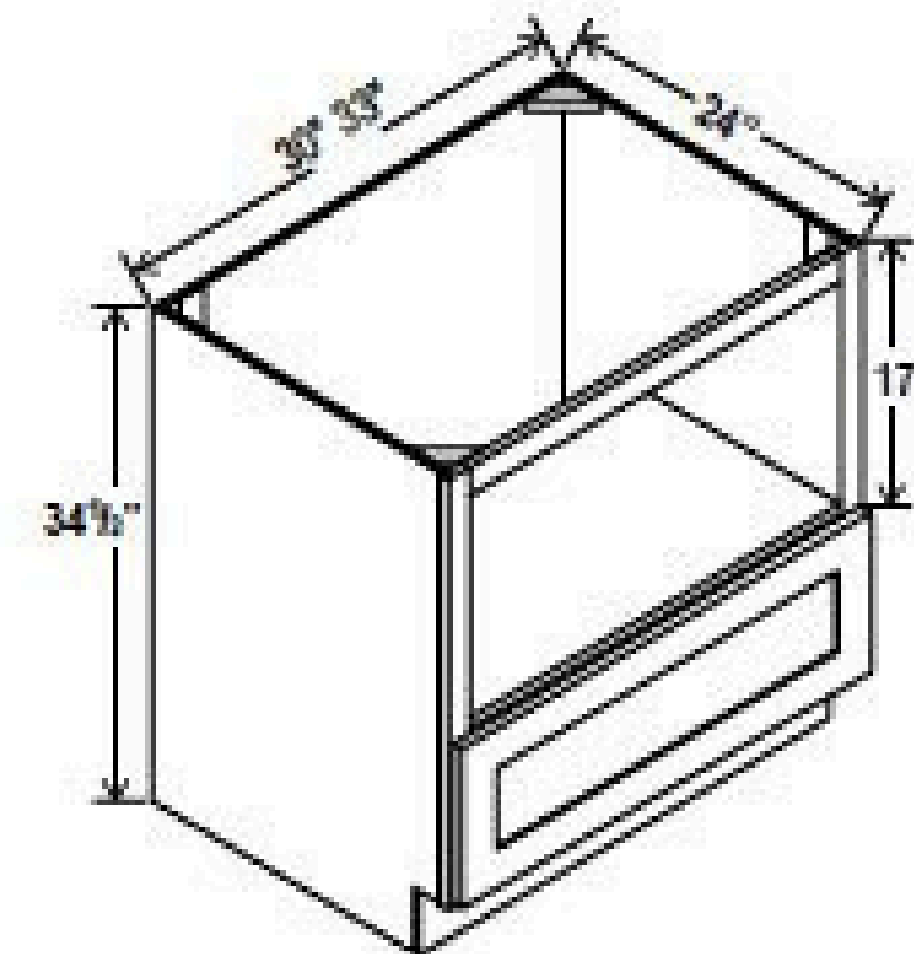

## Microwave Base Cabinet

Item Code		W	H	D
MB30	Cabinet	30	34 1/2	24
	Drawer	29 1/2	10 1/2	3/4
Opening Dimensions: 27"W x 17"H				
MB33	Cabinet	33	34 1/2	24
	Drawer	32 1/2	10 1/2	3/4
Opening Dimensions: 30"W x 17"H				