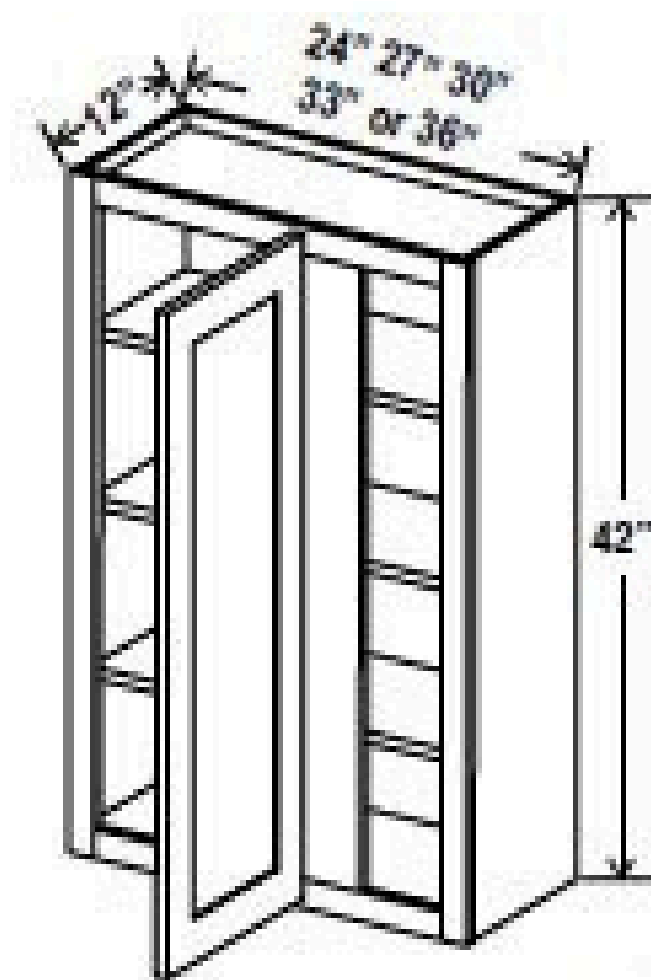

36"H

Can be pulled to exact fit

42"H

Can be pulled to exact fit

12"W

Two adjustable shelves