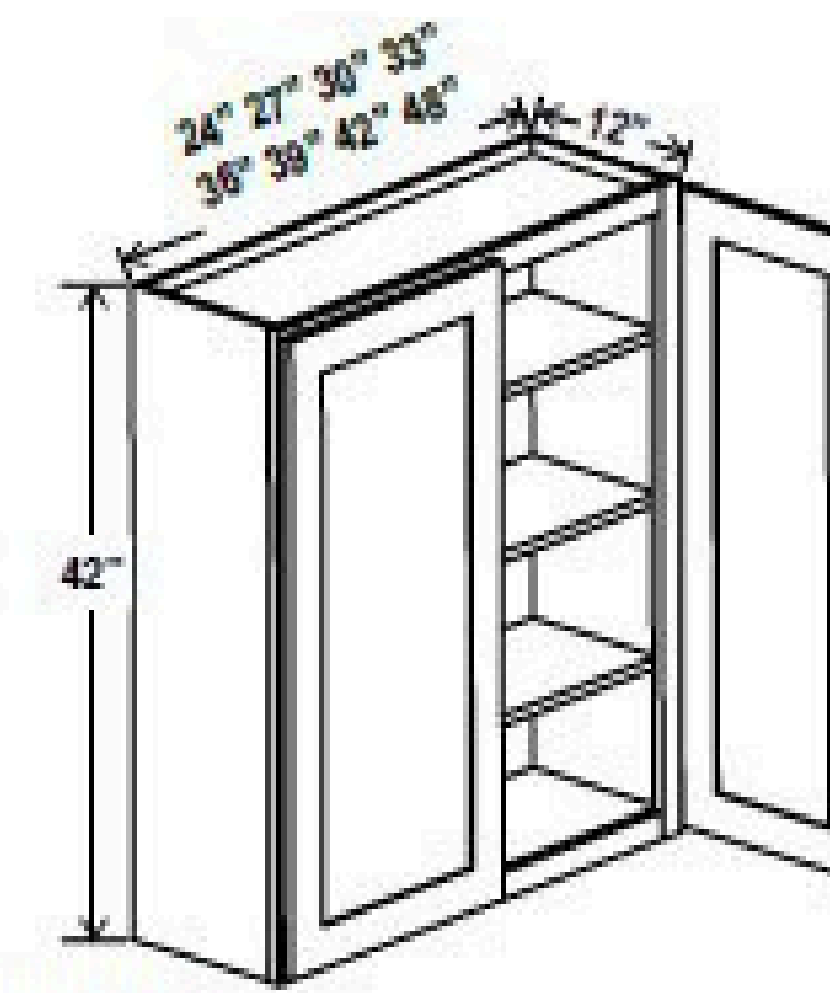

## Wall Cabinet Double Glass Doors

Item Code		W	H	D
W2436GD	Cabinet	24	36	12
	Door	11 3/4	35	3/4
W3036GD	Cabinet	30	36	12
	Door	14 3/4	35	3/4

Clear glass included

36"H

42"H

Three adjustable shelves