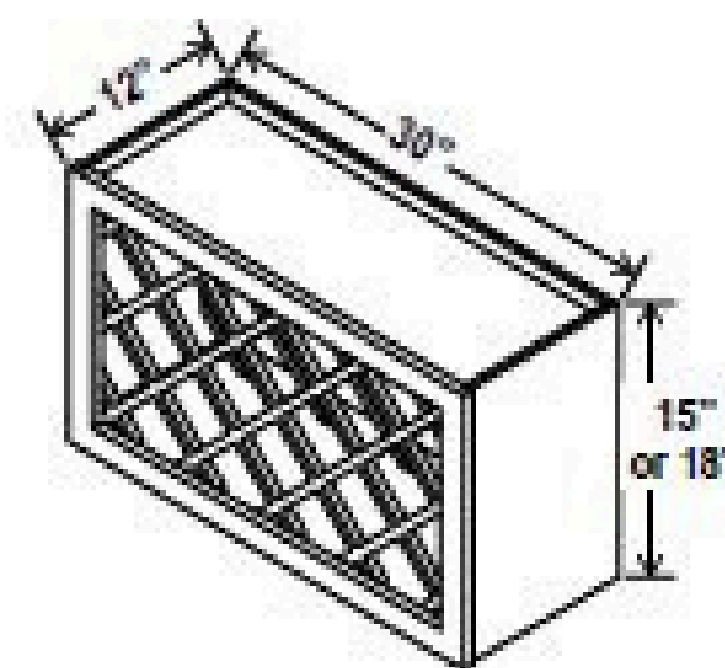

Wine Rack

Item Code	W	H	D
WRC3015	30	15	12
WRC3018	30	18	12

30"W

Can install vertically or horizontally

6"W