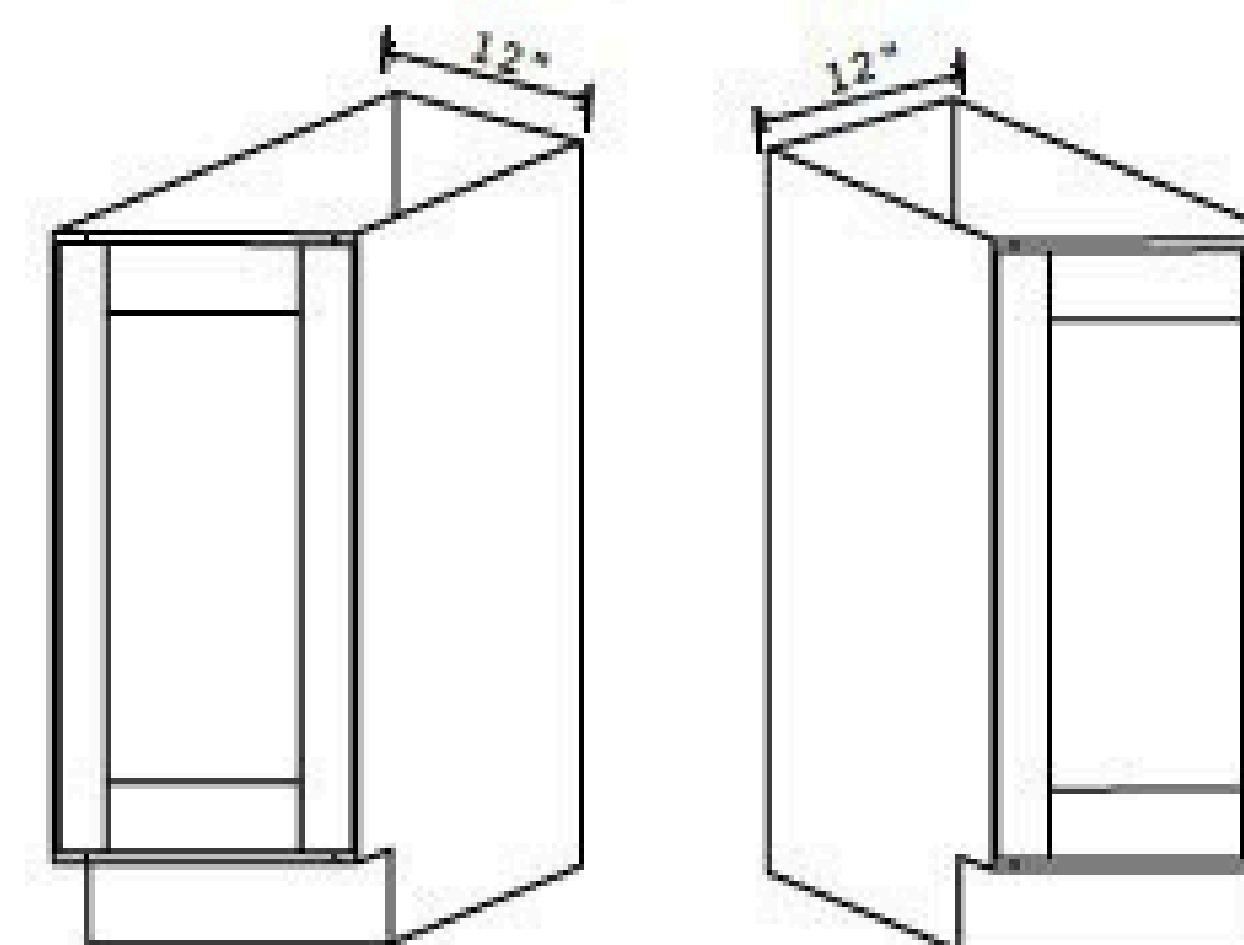

Base End Cabinet

Item Code		W	H	D
BEC12L	Cabinet	12	34 1/2	24
	Door	14 1/2	29	3/4
BEC12R	Cabinet	12	34 1/2	24
	Door	14 1/2	29	3/4