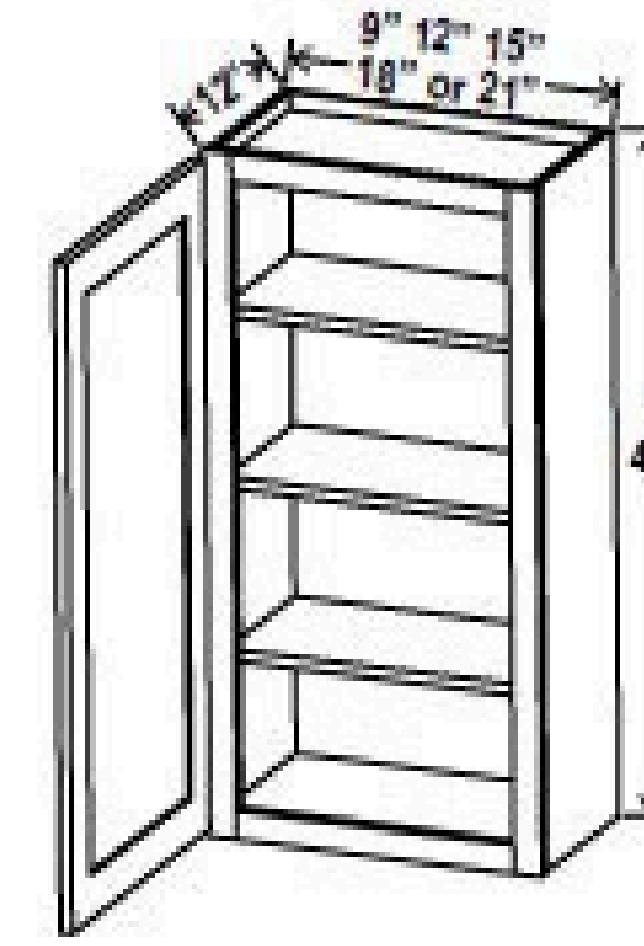

## Wall Cabinet Single Glass Door

Item Code		W	H	D
W1536GD	Cabinet	15	36	12
	Door	14 1/2	35	3/4
W1836GD	Cabinet	18	36	12
	Door	14 1/2	35	3/4

Clear glass included

36"H

42"H

Two adjustable shelves