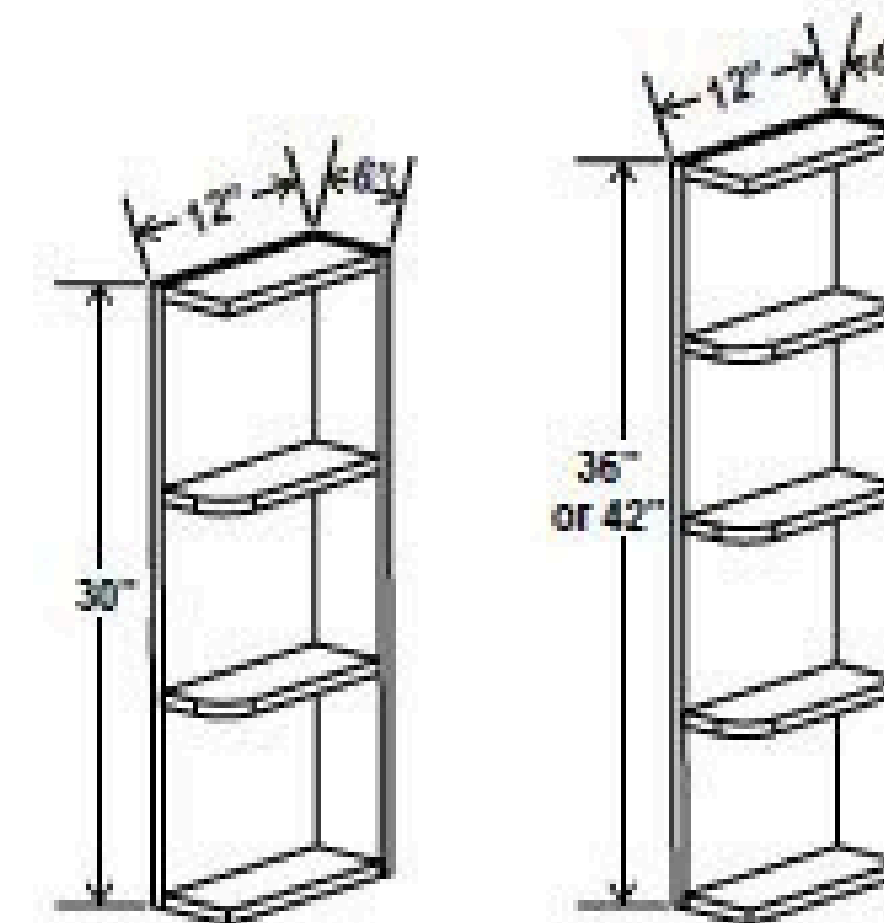

## Wine Rack

Item Code	W	H	D
WRC3015	30	15	12
WRC3018	30	18	12

30"W

Can install vertically or horizontally

6"W

Matching color interior