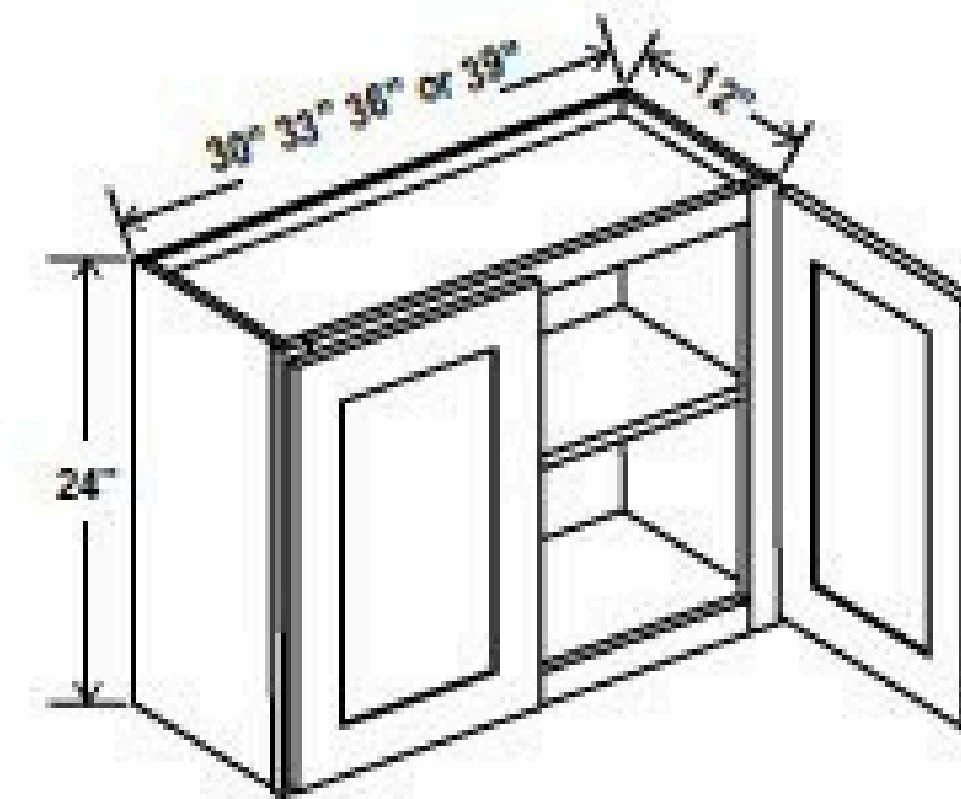

Wall Cabinets

Wall Cabinet Double Doors

Item Code		W	H	D
W3024	Cabinet	30	24	12
	Door	14 3/4	23	3/4
W3324	Cabinet	33	24	12
	Door	16 1/4	23	3/4
W3624	Cabinet	36	24	12
	Door	17 3/4	23	3/4
W3924	Cabinet	39	24	12
	Door	19 1/4	23	3/4

One adjustable shelf

24"H

30"H