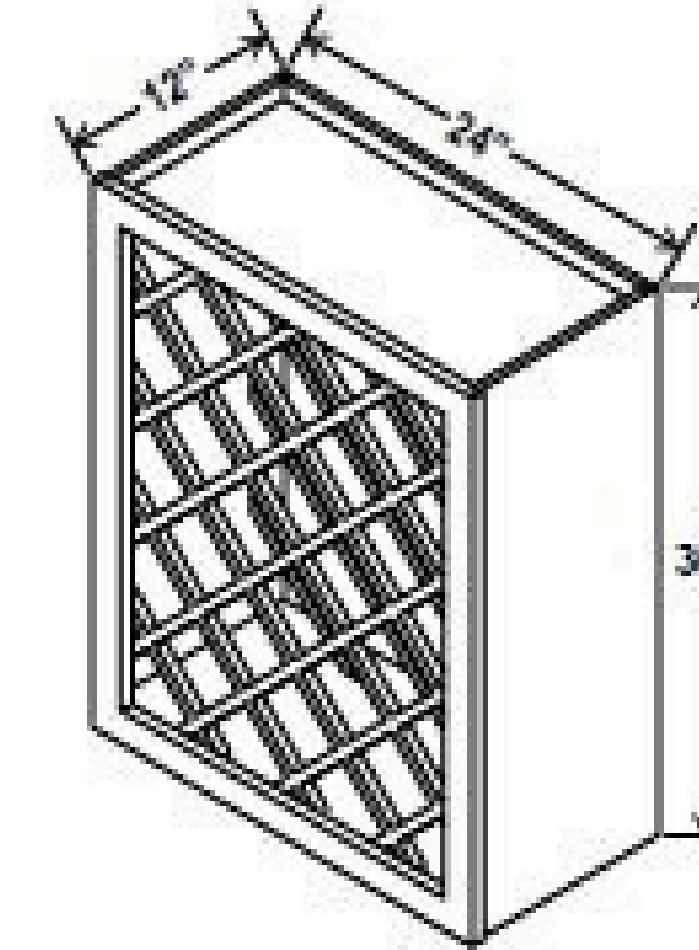

## Plate Rack

Item Code	W	H	D
PR3015	30	15	12

15"H

10 plate slots

30"H

Can install vertically or horizontally