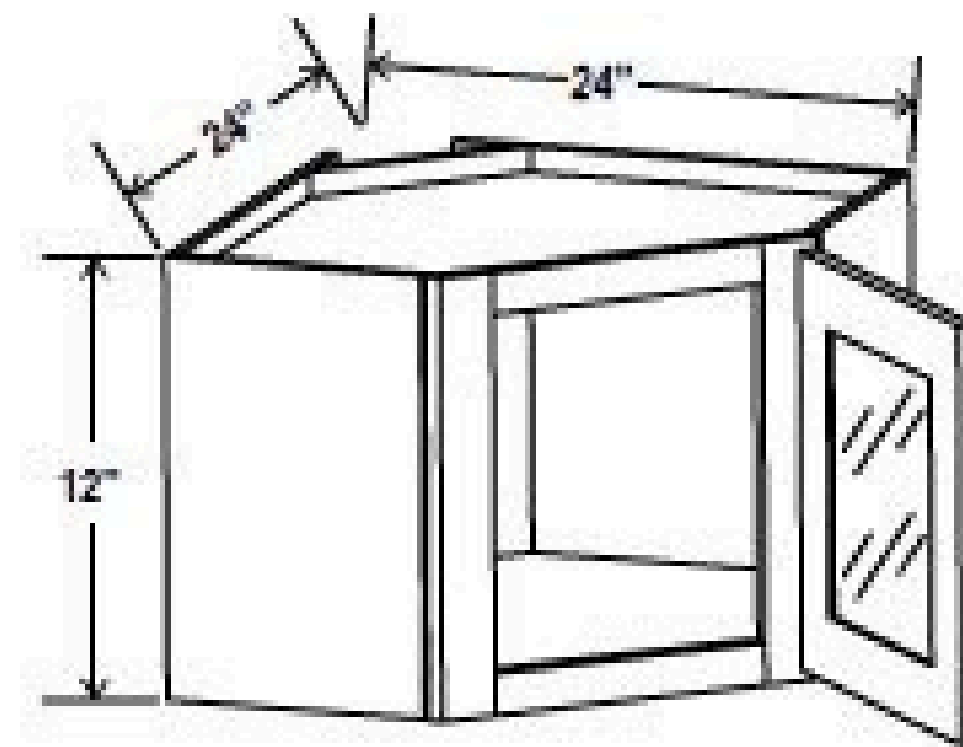

Diagonal Corner Wall Glass Door

Item Code		W	H	D
DCW2412GD	Cabinet	24	12	12
	Door	15 1/4	11	3/4

Clear glass included

24"W

27"W