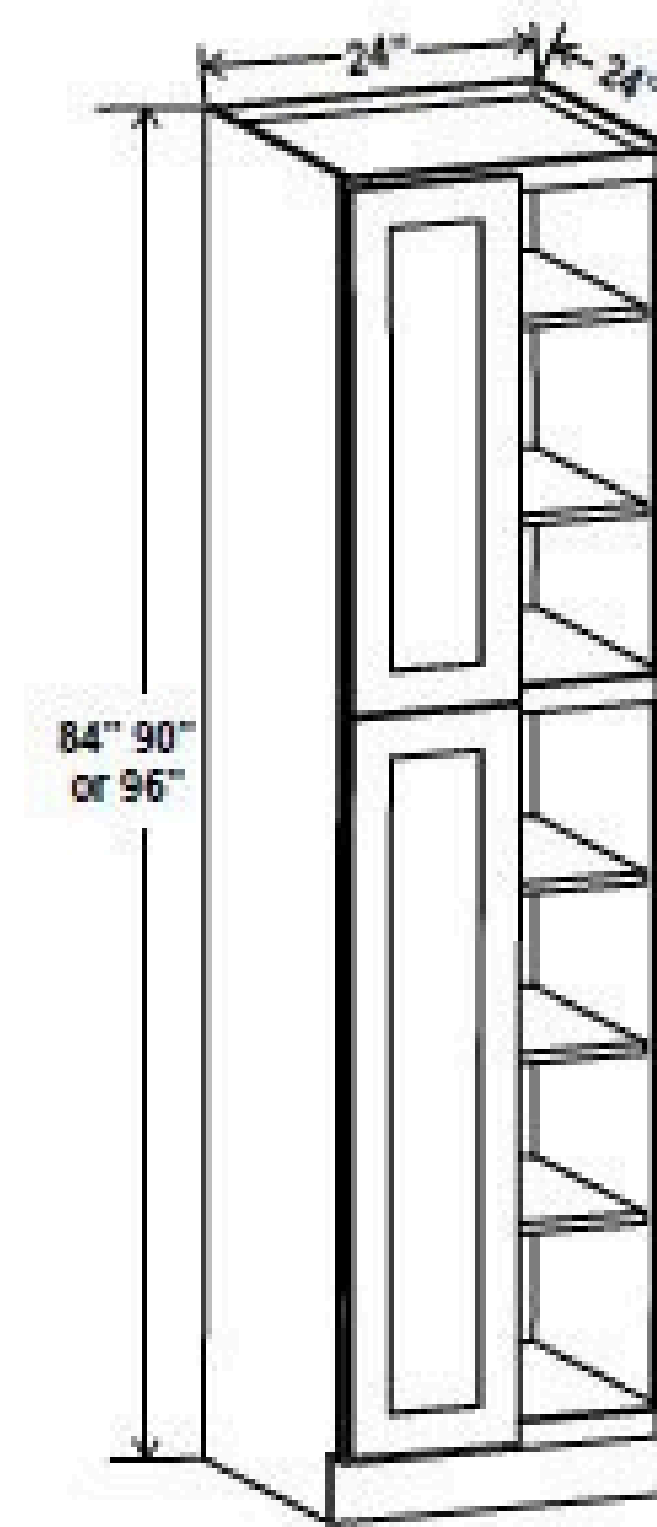

Two adjustable top shelves
Three bottom shelves
Note: Roll out shelf kits available

Utility Pantry

Item Code		W	H	D
U248424	Cabinet	24	84	24
	Top Door	11 3/4	29	3/4
	Bottom Door	11 3/4	49 1/4	3/4
U249024	Cabinet	24	90	24
	Top Door	11 3/4	35	3/4
	Bottom Door	11 3/4	49 1/2	3/4
U249624	Cabinet	24	96	24
	Top Door	11 3/4	41	3/4
	Bottom Door	11 3/4	49 1/4	3/4