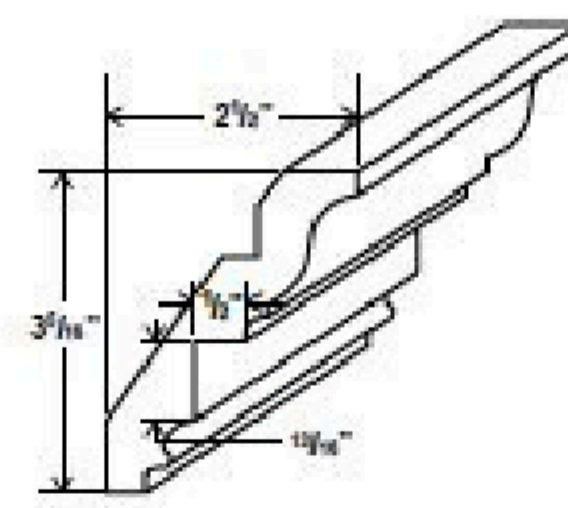

Angle Light Rail Moulding

Item Code	L
RCM4S(LCM)	96

Angle Crown Moulding