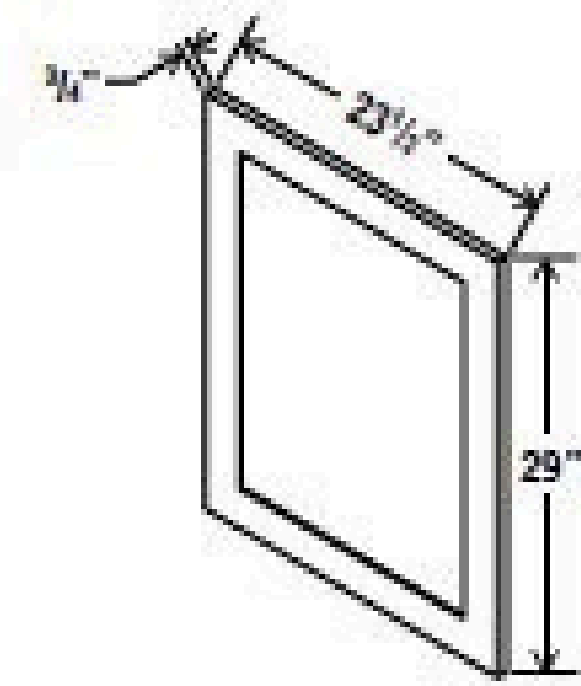

Base Decorative Door Panel

Item Code	L
BDEP	29