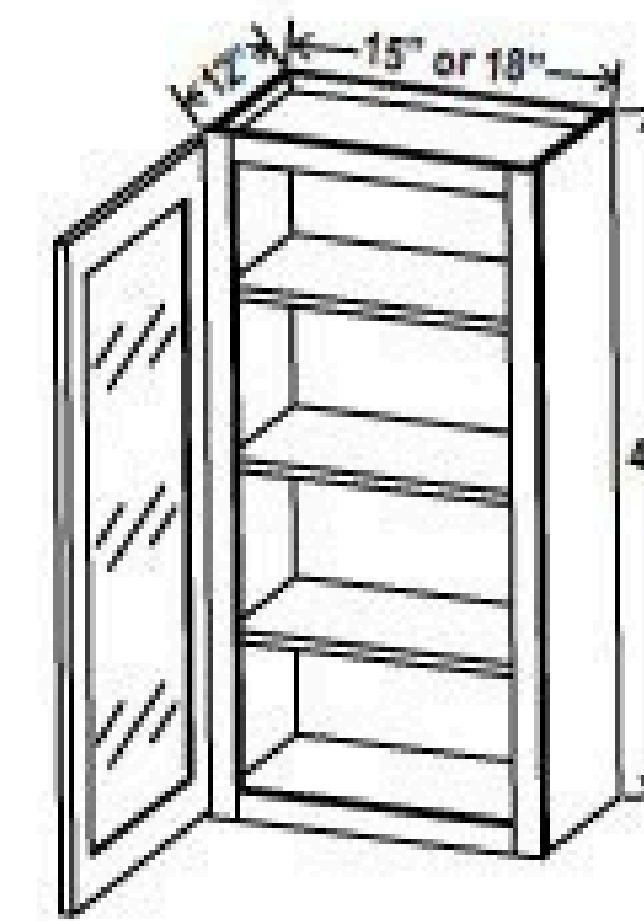

Two adjustable shelves

36"H

42"H

Clear glass included