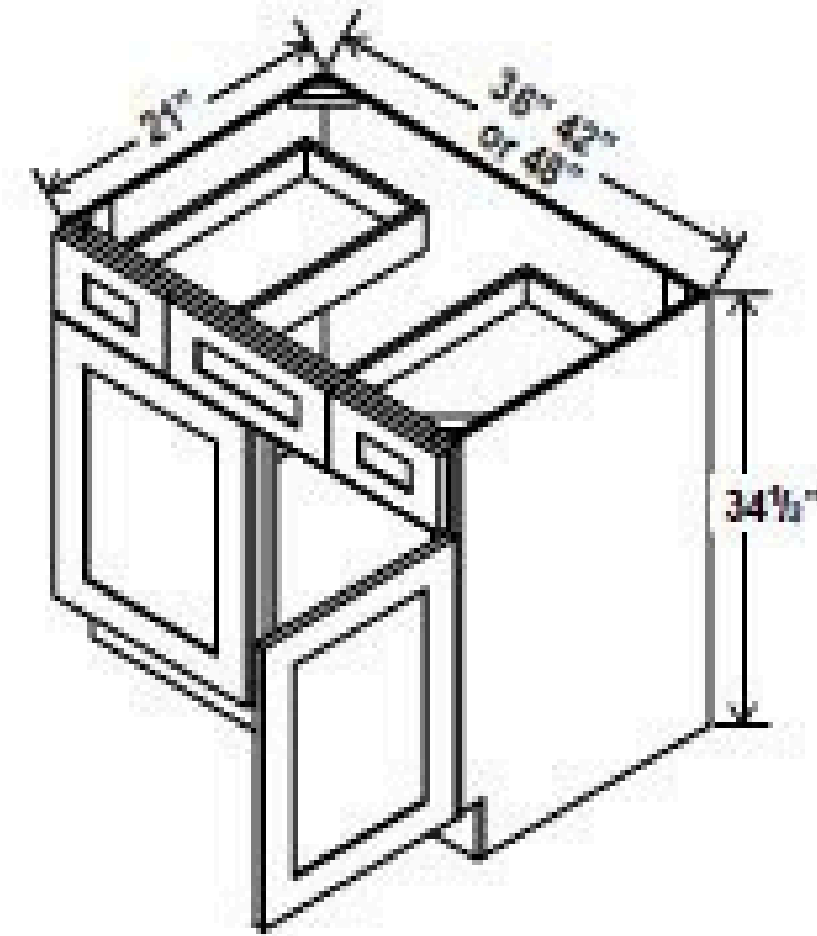

Vanity Cabinets

Vanity Combo

Item Code		W	H	D
VSD36	Cabinet	36	34 1/2	21
	Door	17 3/4	22 1/2	3/4
	Outside Drawer	10 1/4	6 1/4	3/4
	Center Drawer	14 1/2	6 1/4	3/4
VSD42	Cabinet	42	34 1/2	21
	Door	20 3/4	22 1/2	3/4
	Outside Drawer	11 1/2	6 1/4	3/4
	Center Drawer	18	6 1/4	3/4
VSD48	Cabinet	48	34 1/2	21
	Door	23 3/4	22 1/2	3/4
	Outside Drawer	14 1/2	6 1/4	3/4
	Center Drawer	18	6 1/4	3/4

Vanity Combo

Item Code		W	H	D
V3621DL	Cabinet	36	34 1/2	21
	Door	11 3/4	22 1/2	3/4
	Long Drawer	23 1/2	6 1/4	3/4
	Top Drawer	8 1/4	6 1/4	3/4
	Bottom Drawer	11 3/4	11 1/8	3/4
V3621DR	Cabinet	36	34 1/2	21
	Door	11 3/4	22 1/2	3/4
	Long Drawer	23 1/2	6 1/4	3/4
	Top Drawer	8 1/4	6 1/4	3/4
	Bottom Drawer	11 3/4	11 1/8	3/4

Vanity Combo

Item Code		W	H	D
V3021DL	Cabinet	30	34 1/2	21
	Door	17 1/2	22 1/2	3/4
	Long Drawer	17 1/2	6 1/4	3/4
	Top Drawer	17 1/2	6 1/4	3/4
	Bottom Drawer	11 1/2	11 1/8	3/4
V3021DR	Cabinet	30	34 1/2	21
	Door	17 1/2	22 1/2	3/4
	Long Drawer	17 1/2	6 1/4	3/4
	Top Drawer	17 1/2	6 1/4	3/4
	Bottom Drawer	11 1/2	11 1/8	3/4