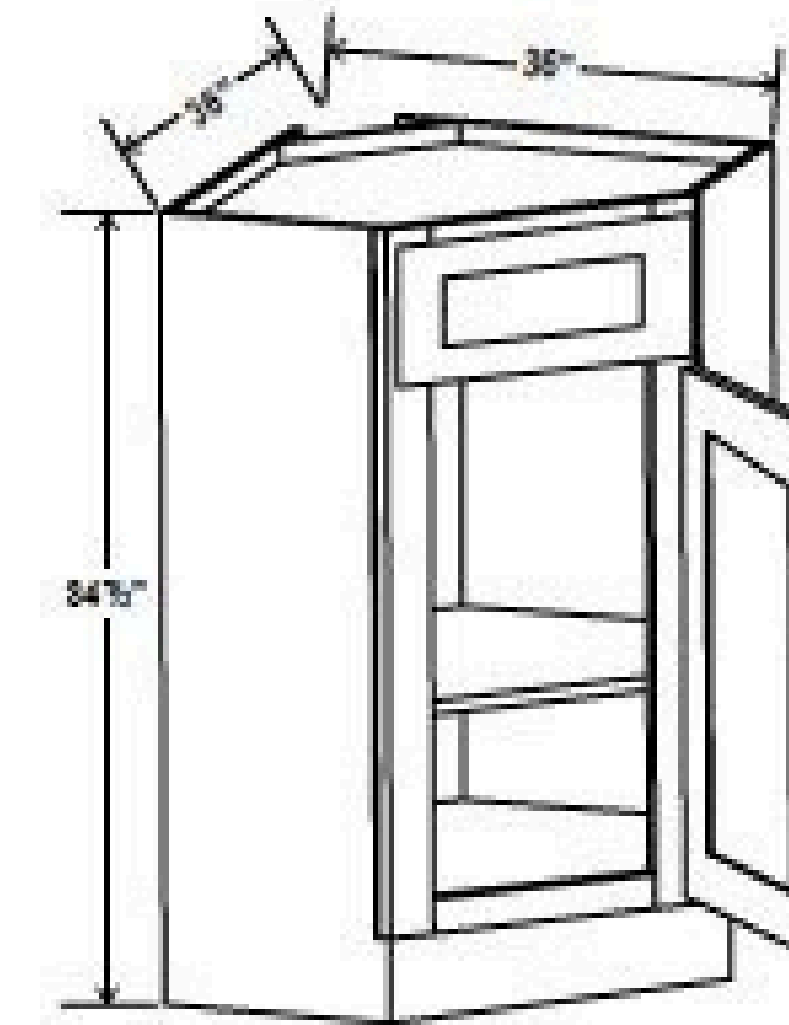

Corner Sink Base Cabinet

Item Code		W	H	D
CSB36	Cabinet	36	34 1/2	24
	Door	15 1/4	22 1/4	3/4
	Drawer	15 1/4	6 1/4	3/4

One dummy drawer

Sink Base

Item Code		W	H	D
SB30	Cabinet	30	34 1/2	24
	Door	14 3/4	22 1/2	3/4
	Drawer	14 3/4	6 1/4	3/4
SB33	Cabinet	33	34 1/2	24
	Door	16 1/4	22 1/2	3/4
	Drawer	16 1/4	6 1/4	3/4
SB36	Cabinet	36	34 1/2	24
	Door	17 3/4	22 1/2	3/4
	Drawer	17 3/4	6 1/4	3/4
SB42	Cabinet	42	34 1/2	24
	Door	20 3/4	22 1/2	3/4
	Drawer	20 3/4	6 1/4	3/4