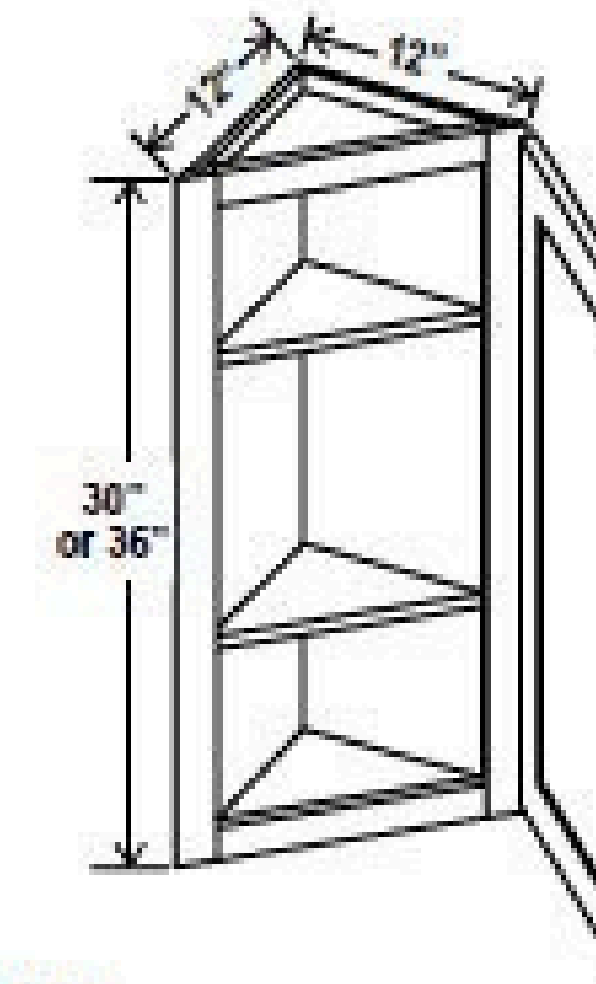

42"H

Can be pulled to exact fit

12"W

Two adjustable shelves