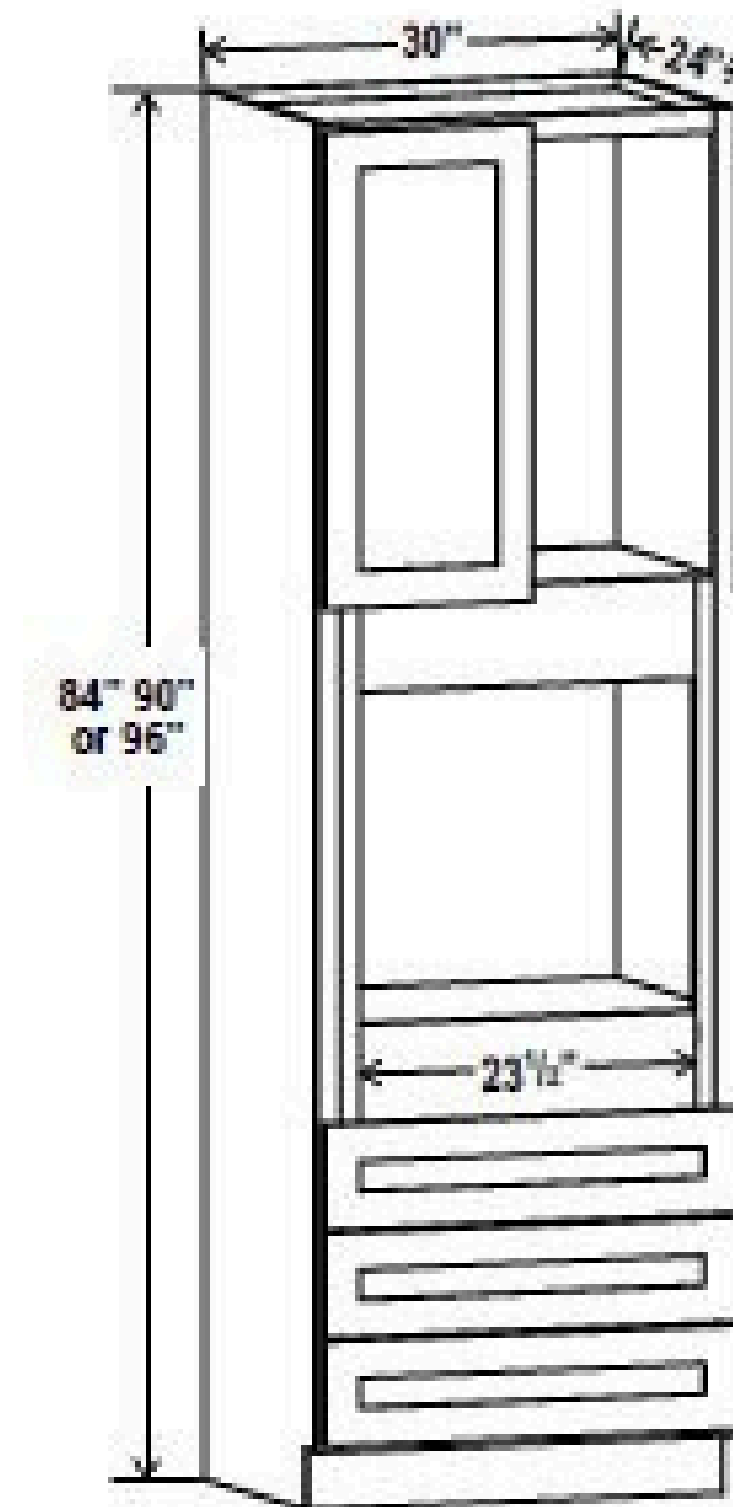

Two doors
One large open shelf
Three bottom drawers
Note: Drawers may be removed to accommodate double ovens.

Oven Pantry

Item Code		W	H	D
O308424	Cabinet	30	84	24
	Door	14 3/4	17	3/4
	Drawer	29 1/2	7 3/4	3/4
Opening Dimensions: 24 W x 24 3/8 H				
O309024	Cabinet	30	90	24
	Door	14 3/4	23	3/4
	Drawer	29 1/2	7 3/4	3/4
Opening Dimensions: 24 W x 24 3/8 H				
O309624	Cabinet	30	96	24
	Door	14 3/4	29	3/4
	Drawer	29 1/2	7 3/4	3/4
Opening Dimensions: 24 W x 24 3/8 H