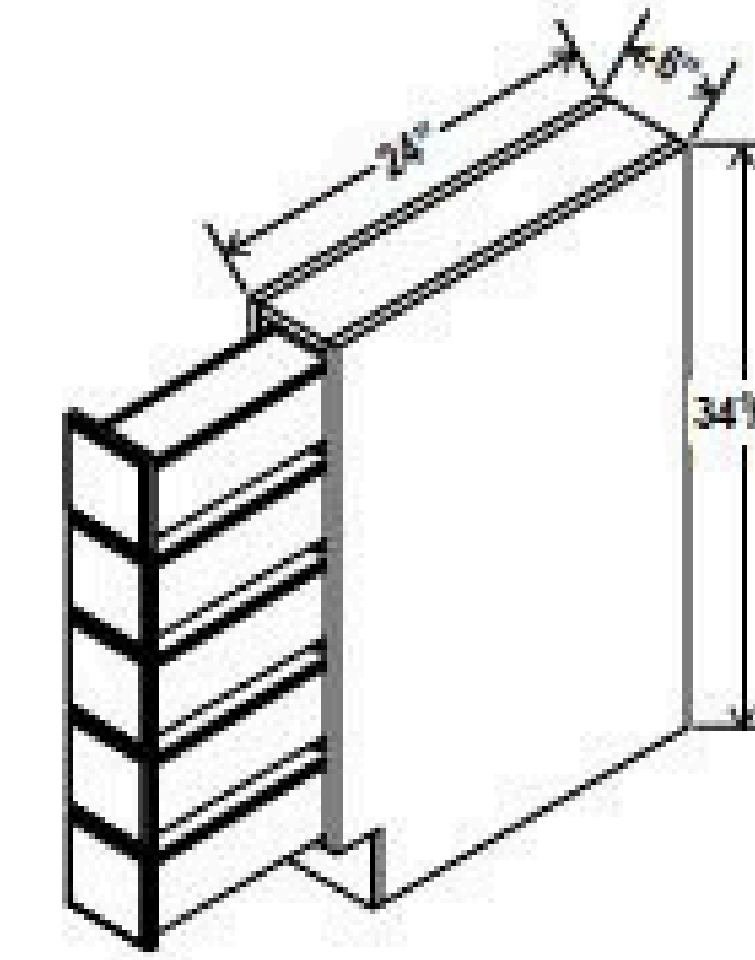

## Microwave Base Cabinet

Item Code		W	H	D
MB30	Cabinet	30	34 1/2	24
	Drawer	29 1/2	10 1/2	3/4
Opening Dimensions: 27"W x 17"H				
MB33	Cabinet	33	34 1/2	24
	Drawer	32 1/2	10 1/2	3/4
Opening Dimensions: 30"W x 17"H				