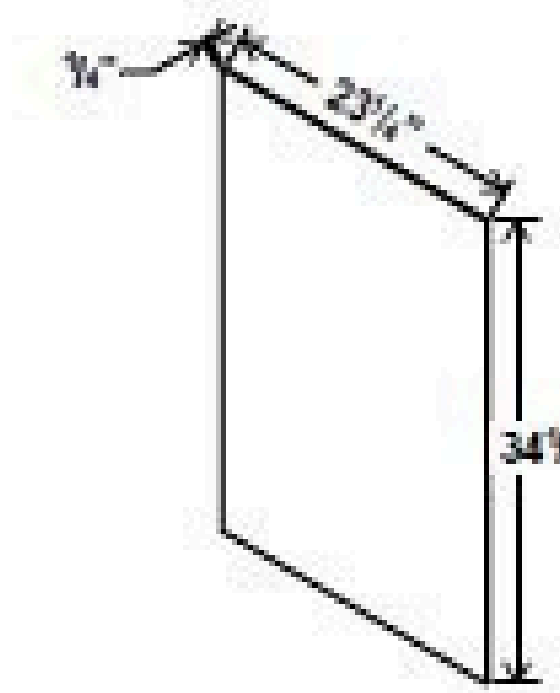

Base Skin Veneer Panel

ItemCode	L
BSV	34 1/2