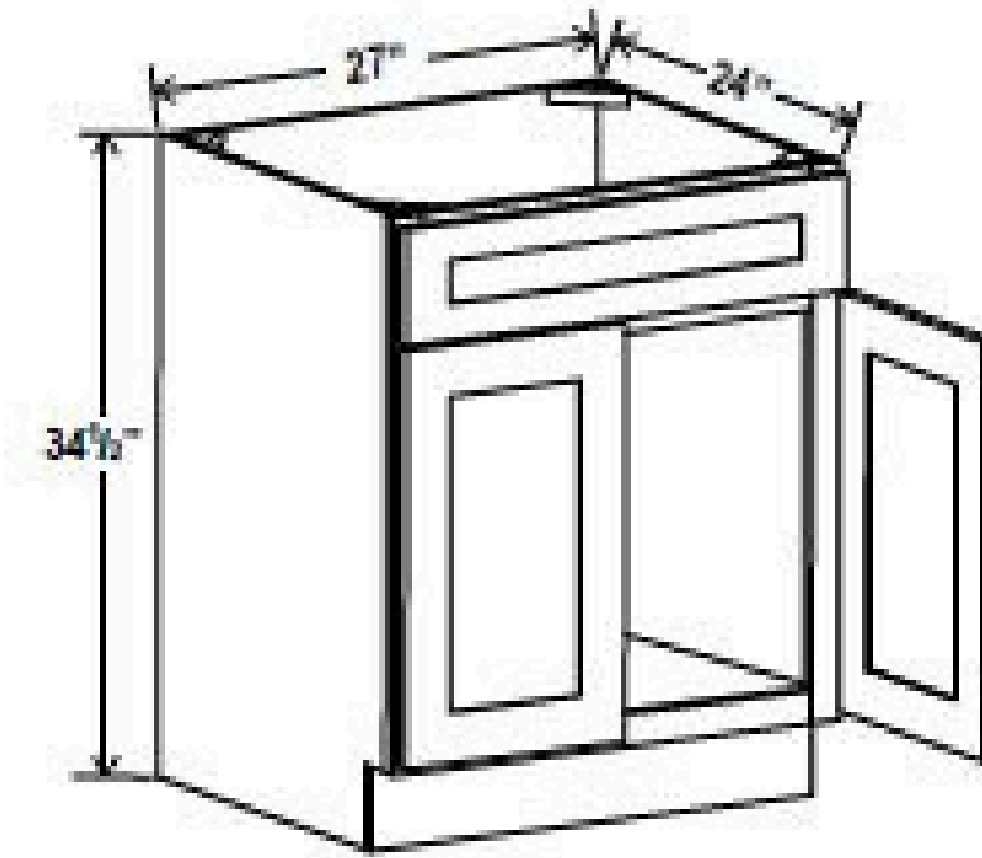

Base Cabinets

Sink Base

Item Code		W	H	D
SB27	Cabinet	27	34 1/2	24
	Door	13 1/4	22 1/2	3/4
	Drawer	26 1/2	6 1/4	3/4

One dummy drawer