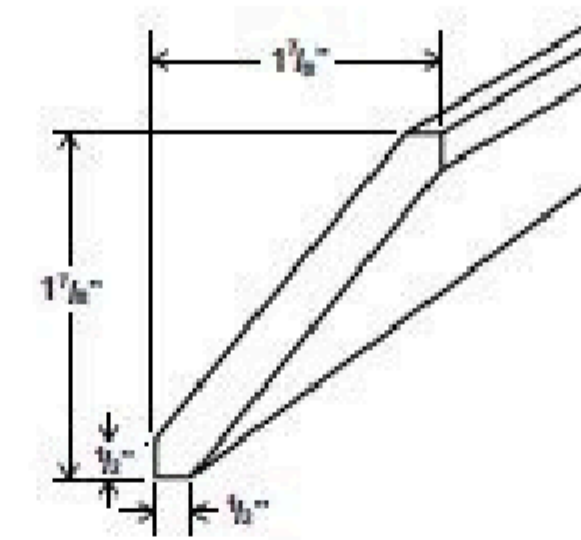

Light Rail Moulding

Item Code	L
ACM8	96

Scribe Moulding