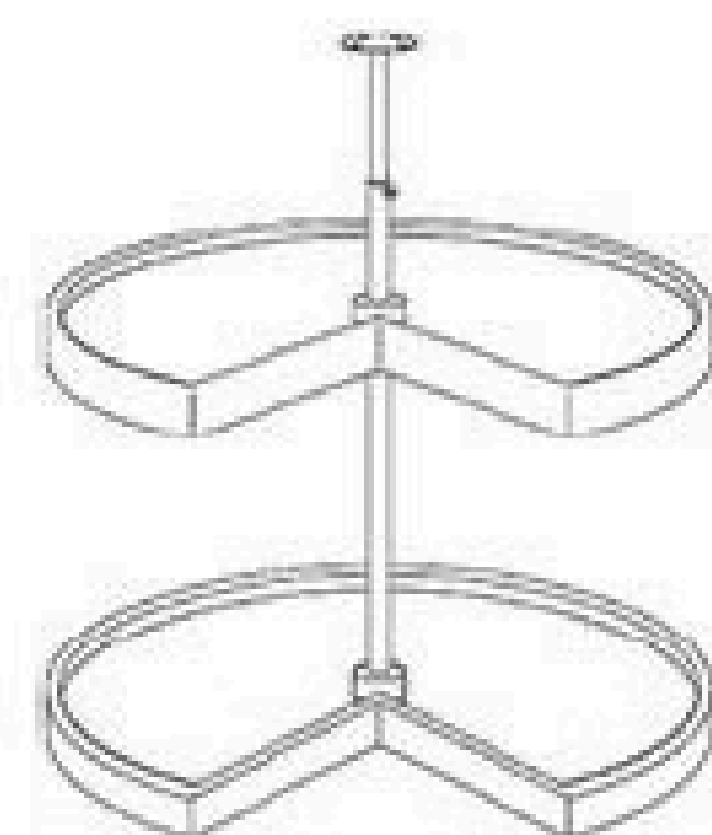

Wood Tray/Chrome Tray

Item Code
Wood Tray
ChromeTray33
ChromeTray36