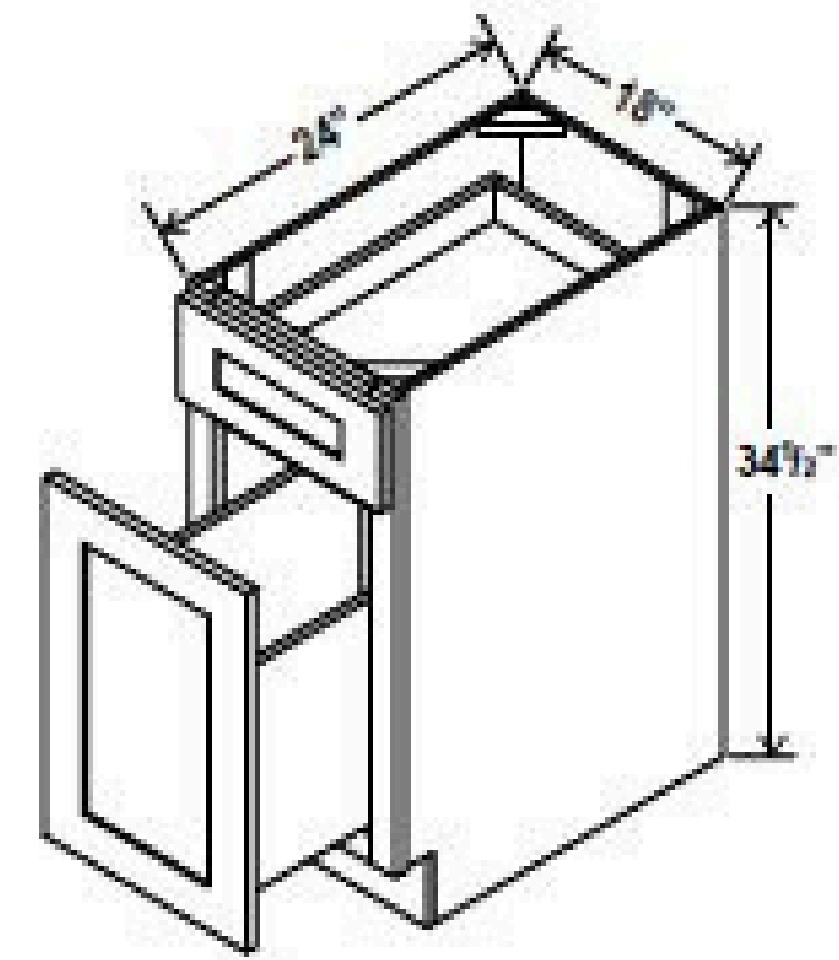

Base Cabinets

Base Waste Basket Cabinet

Item Code		W	H	D
BWB18	Cabinet	18	34 1/2	24
	Top Drawer	17 1/2	6 1/4	3/4
	Bottom Drawer	17 1/2	22 1/2	3/4