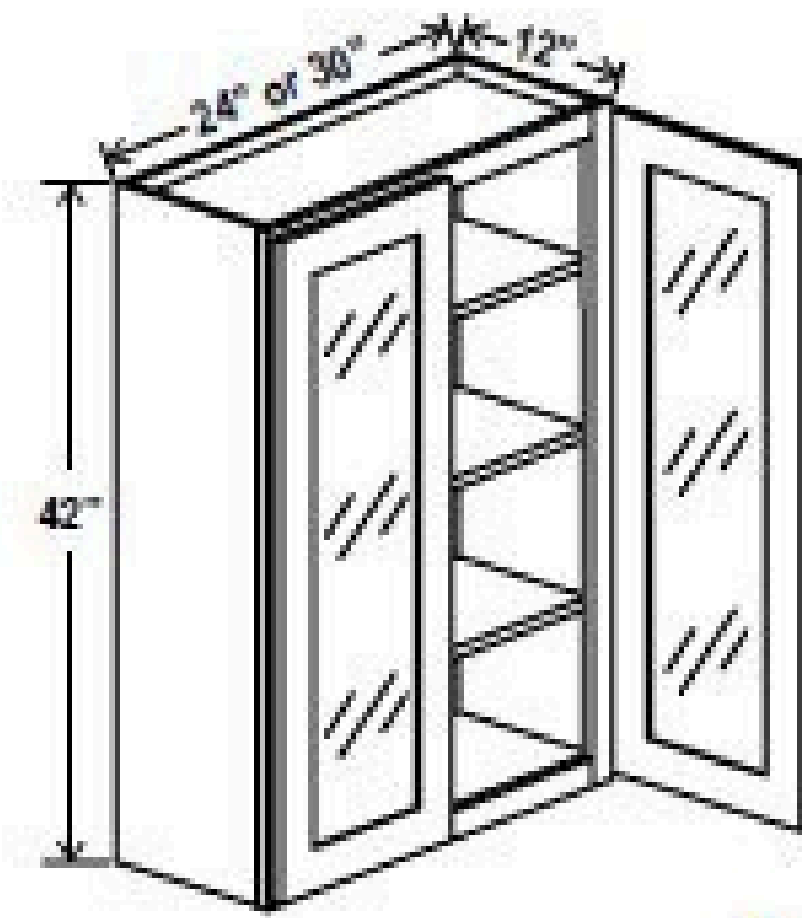

Wall Cabinets

Wall Cabinet Double Glass Doors

Item Code		W	H	D
W2442GD	Cabinet	24	42	24
	Door	15 1/4	41	3/4
W3042GD	Cabinet	30	42	12
	Door	14 3/4	41	3/4

Clear glass included

42"H

24"W