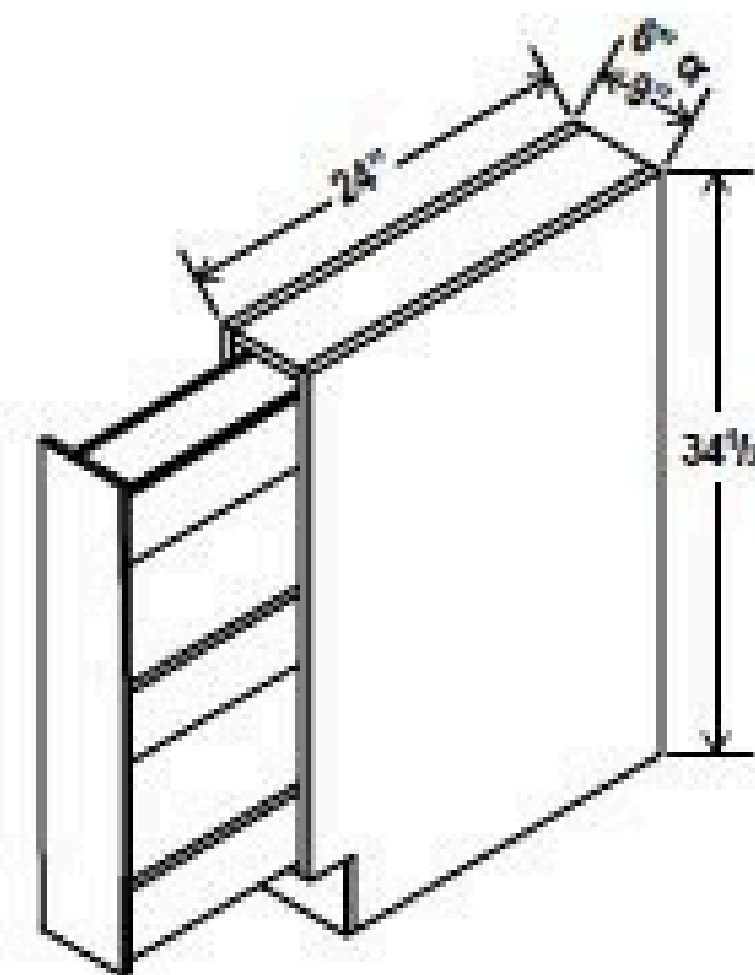

Spice Pull Base Cabinet

Item Code		W	H	D
SPB6	Cabinet	6	34 1/2	24
	Drawer	5 1/2	29	3/4
SPB9	Cabinet	9	34 1/2	24
	Drawer	8 1/2	29	3/4