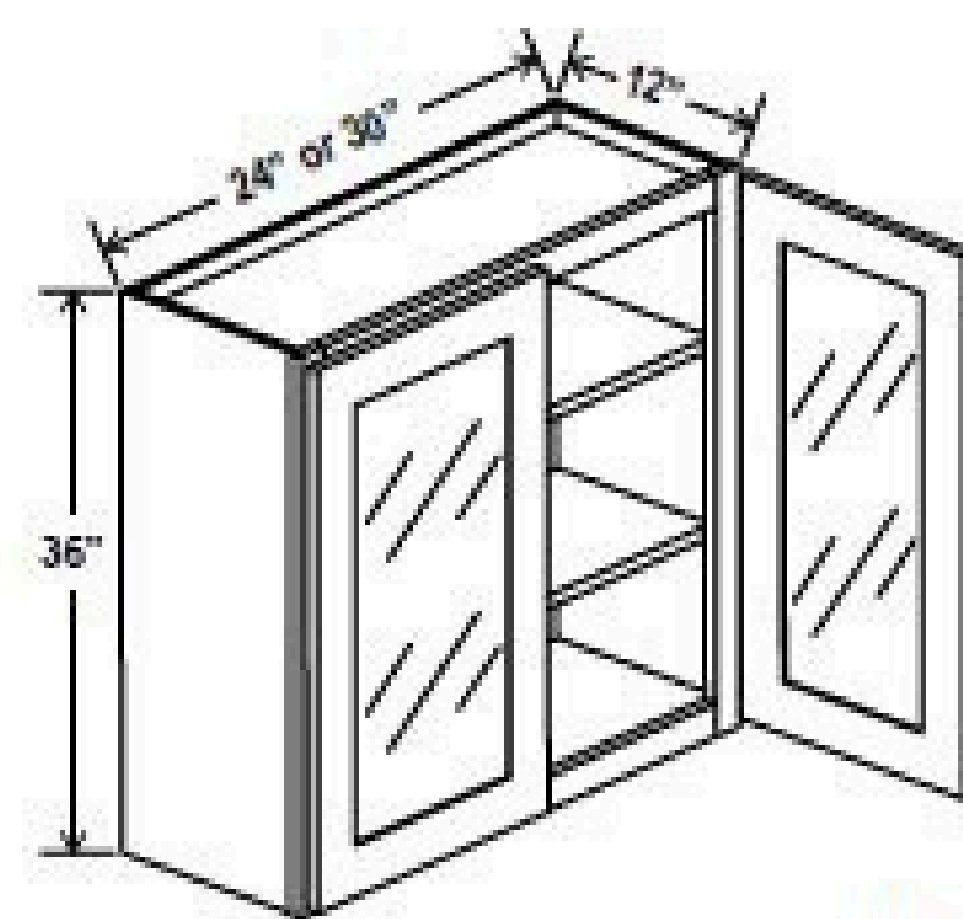

Wall Cabinet Double Glass Doors

Item Code		W	H	D
W2436GD	Cabinet	24	36	12
	Door	11 3/4	35	3/4
W3036GD	Cabinet	30	36	12
	Door	14 3/4	35	3/4

Clear glass included

36"H

42"H