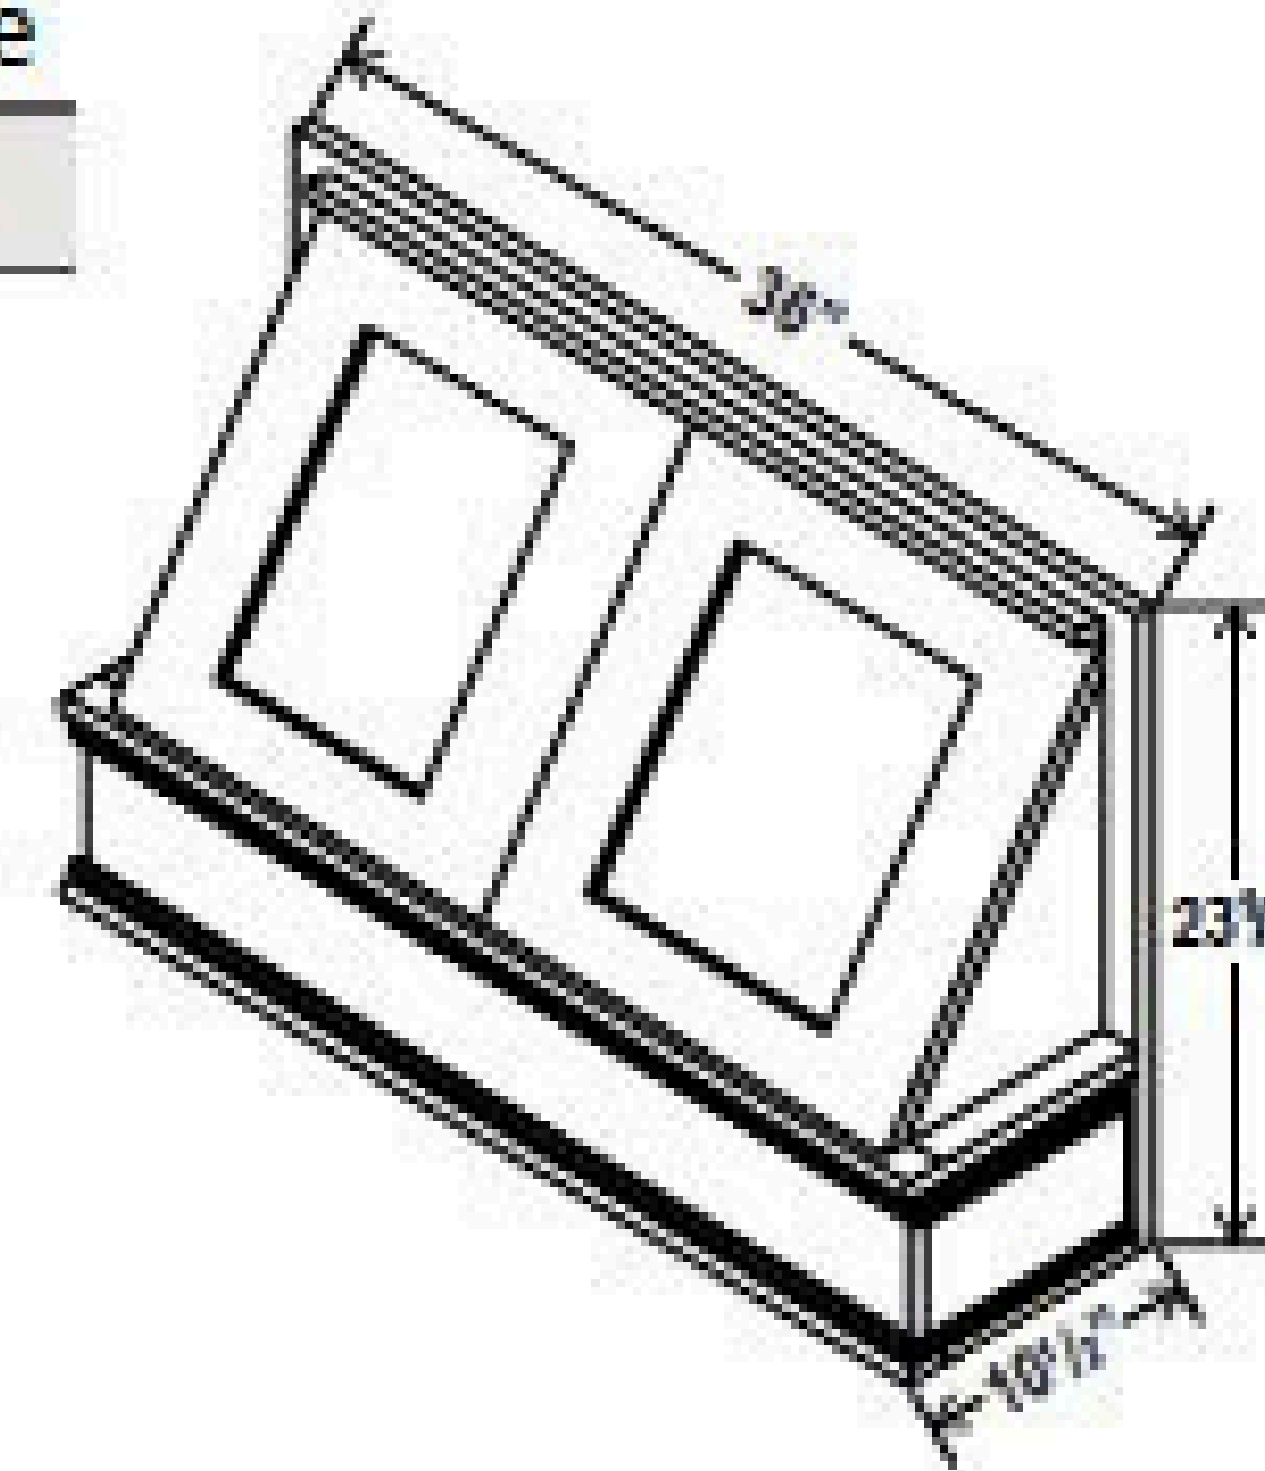

Hood

Item Code

Hood