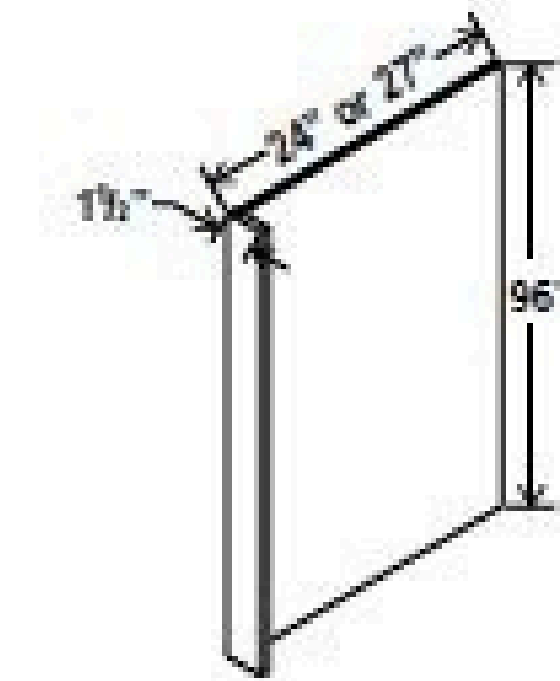

Refrigerator End Panel

ItemCode	L
REPV2496	96
REPV2796	96