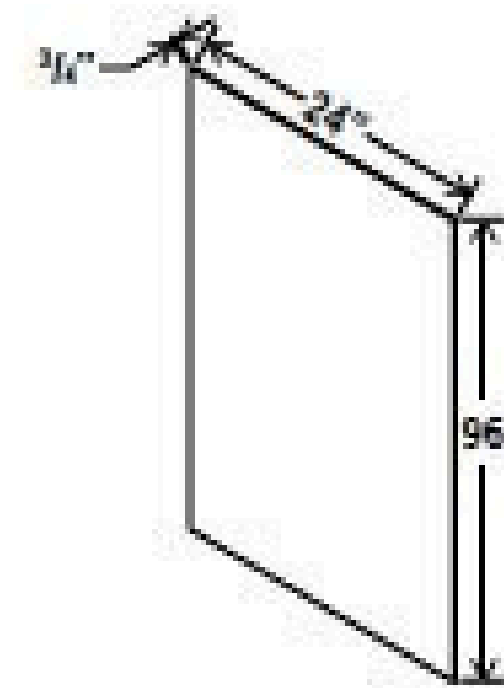

Shelf Board

Item Code	L
S2496	96