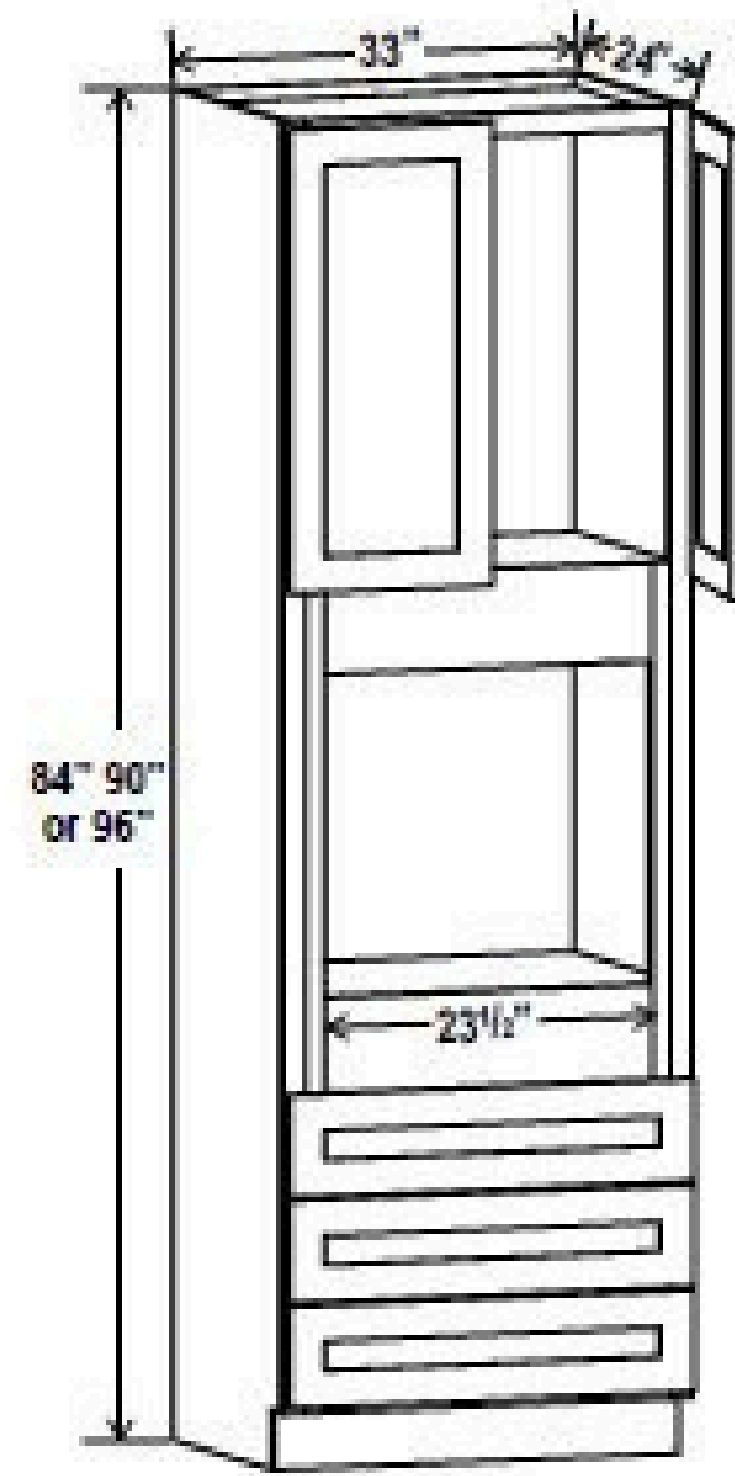

Utility Cabinets

Oven Pantry

Item Code		W	H	D
O338424	Cabinet	33	84	24
	Door	16 3/4	17	3/4
	Drawer	32 1/2	7 3/4	3/4
Opening Dimensions: 27 W x 24 3/8 H				
O339024	Cabinet	33	90	24
	Door	16 3/4	23	3/4
	Drawer	32 1/2	7 3/4	3/4
Opening Dimensions: 27 W x 24 3/8 H				
O339624	Cabinet	33	96	24
	Door	16 3/4	29	3/4
	Drawer	32 1/2	7 3/4	3/4
Opening Dimensions: 27 W x 24 3/8 H