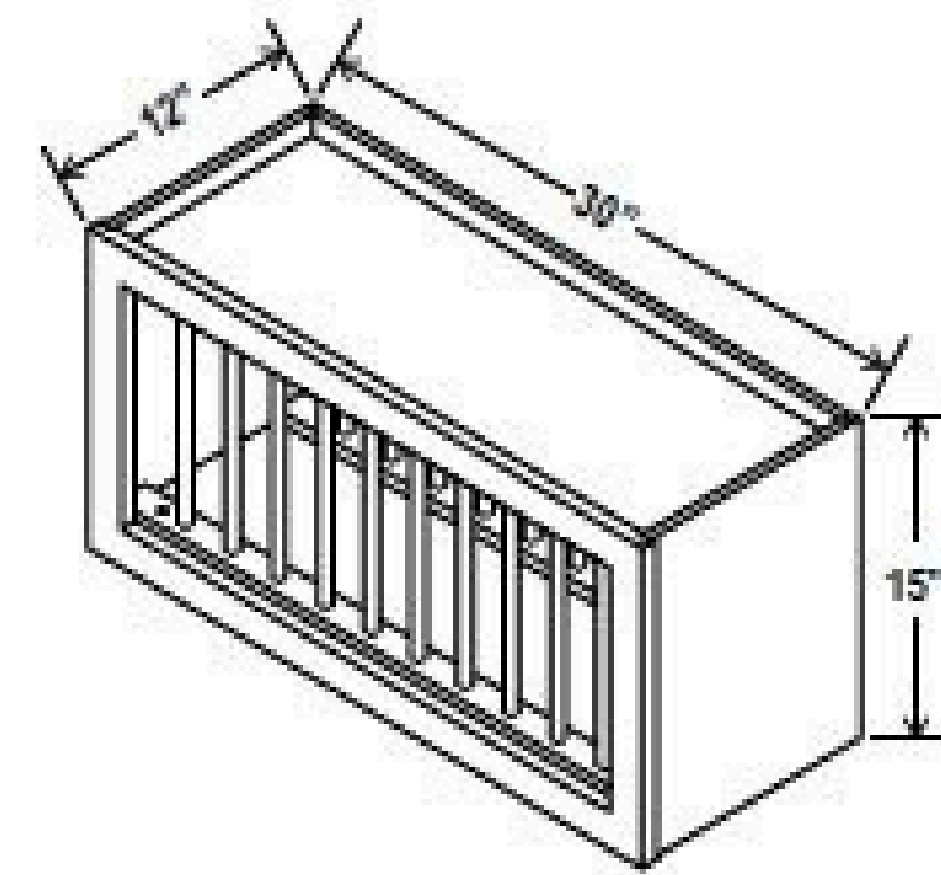

Wall Cabinets

Plate Rack

Item Code	W	H	D
PR3015	30	15	12

15"H

10 plate slots

30"H