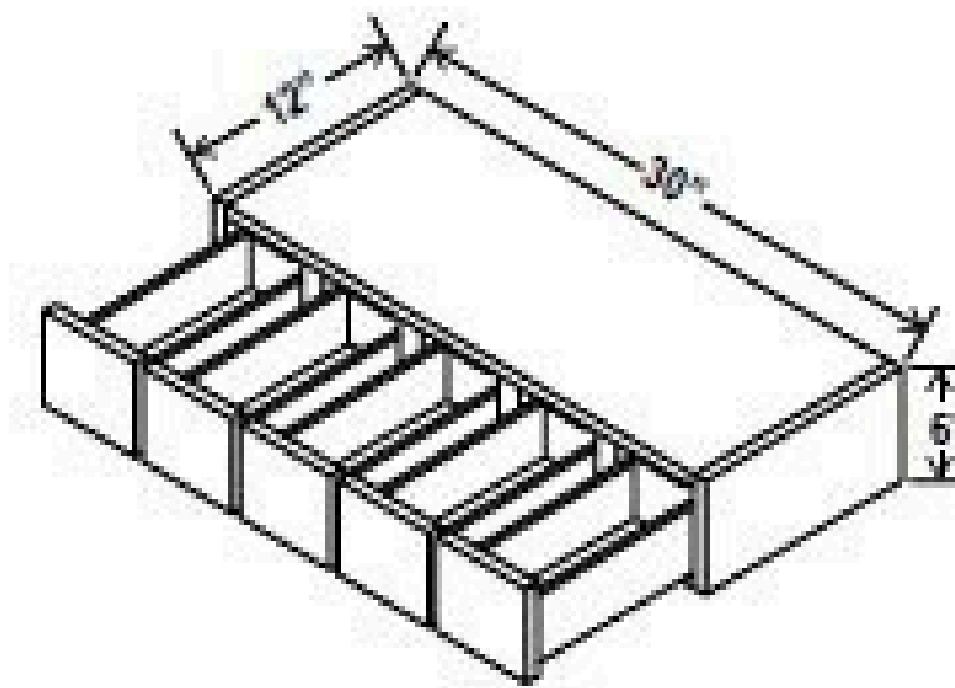

Wall Spice Drawer

Item Code	W	H	D
WSD630	30	6	12

6"H

5 drawers

6"H